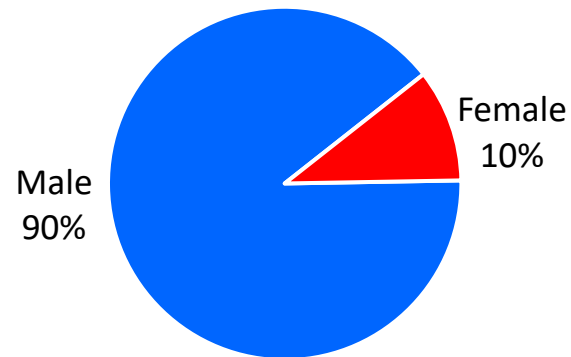

WI FY23 RA Transitions

- **59,535** (left the Army)
- **723** (Joined in WI)
- **329** (returned to WI; **about 54% loss**)
- **155** (outsiders moved to WI)
- ❖ **484** to WI

*MSA stands for Metropolitan Statistical Area. A MSA is a predetermined land area that contains a population center with at least 50,000 people residing within its borders (Census Bureau). Some MSAs split states however the numbers only reflect those that transitioned to WI. **ALL** numbers are those with Honorable/general service.
 ** represents an installation within the borders of that MSA.

Wisconsin

Demographics of the 484 RA soldiers that transitioned to Wisconsin in FY23.

Age

87% were between 17-34 yrs of age.

Marital Status

Race*

Gender

*Note: AI/AN= American Indian/Alaska Native; AAPI= Asian American Pacific Islander; Other= blank, other and unknown