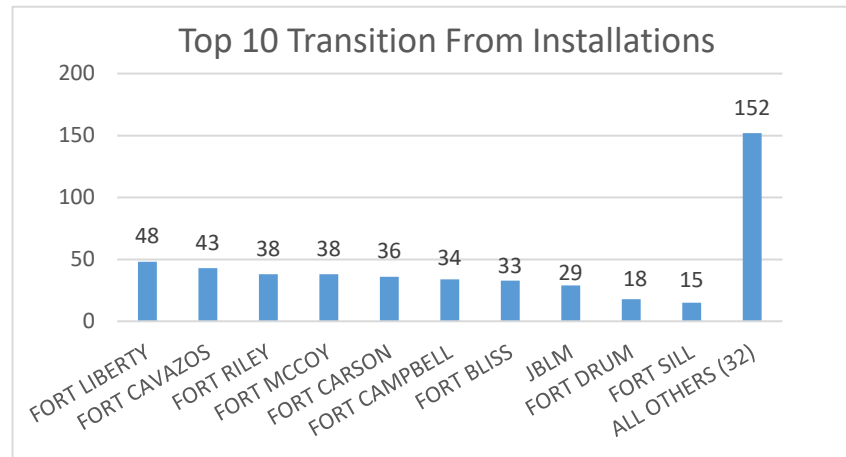

Wisconsin

Wisconsin ranked 28th in Regular Army (RA) soldier transitions. 1% (484) of the RA population for FY23 transitioned to Wisconsin.

Top 5 MSAs* in WI	FY23 Transitioned Soldiers
Milwaukee	95
**La Crosse	42
Madison	37
Green Bay	35
Janesville	29

WI FY23 RA Transitions

- **59,535** (left the Army)
- **723** (Joined in WI)
- **329** (returned to WI; **about 54% loss**)
- **155** (outsiders moved to WI)
- ❖ **484** to WI

*MSA stands for Metropolitan Statistical Area. A MSA is a predetermined land area that contains a population center with at least 50,000 people residing within its borders (Census Bureau). Some MSAs split states however the numbers only reflect those that transitioned to WI. **ALL** numbers are those with Honorable/general service.
 ** represents an installation within the borders of that MSA.

Wisconsin

Demographics of the 484 RA soldiers that transitioned to Wisconsin in FY23.

Age

87% were between 17-34 yrs of age.

Marital Status

Race*

Gender

*Note: AI/AN= American Indian/Alaska Native; AAPI= Asian American Pacific Islander; Other= blank, other and unknown