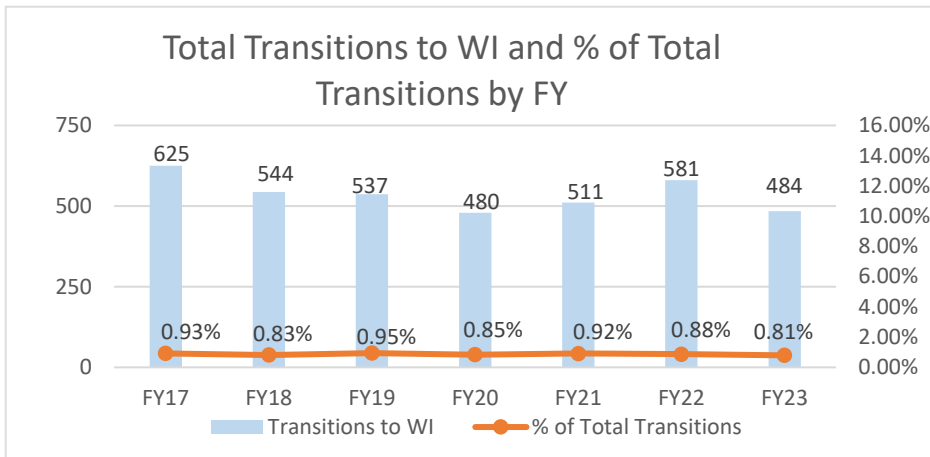

Wisconsin

Wisconsin ranked 28th in Regular Army (RA) soldier transitions. 1% (484) of the RA population for FY23 transitioned to Wisconsin.

Top 5 MSAs* in WI	FY23 Transitioned Soldiers
Milwaukee	95
**La Crosse	42
Madison	37
Green Bay	35
Janesville	29

WI FY23 RA Transitions

- **59,535** (left the Army)
- **723** (Joined in WI)
- **329** (returned to WI; **about 54% loss**)
- **155** (outsiders moved to WI)
- ❖ **484** to WI

*MSA stands for Metropolitan Statistical Area. A MSA is a predetermined land area that contains a population center with at least 50,000 people residing within its borders (Census Bureau). Some MSAs split states however the numbers only reflect those that transitioned to WI. **ALL** numbers are those with Honorable/general service.
 ** represents an installation within the borders of that MSA.

Wisconsin

Demographics of the 484 RA soldiers that transitioned to Wisconsin in FY23.

Age

87% were between 17-34 yrs of age.

Marital Status

Race*

Gender

*Note: AI/AN= American Indian/Alaska Native; AAPI= Asian American Pacific Islander; Other= blank, other and unknown