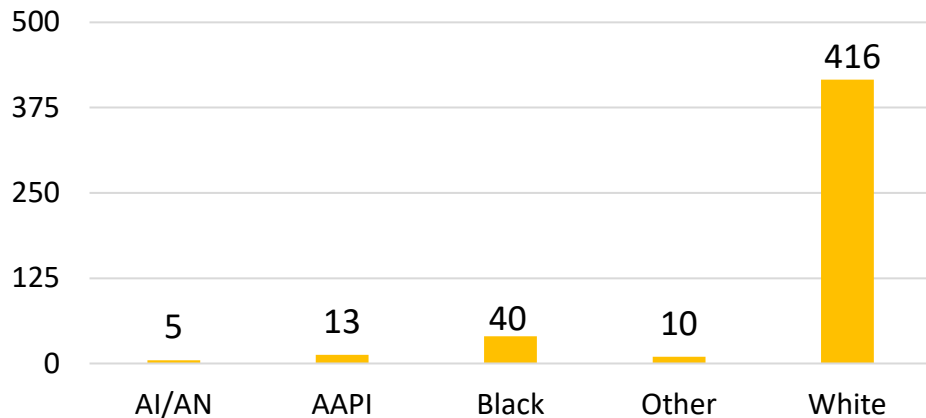

WI FY23 RA Transitions

- **59,535** (left the Army)
- **723** (Joined in WI)
- **329** (returned to WI; **about 54% loss**)
- **155** (outsiders moved to WI)
- ❖ **484** to WI

*MSA stands for Metropolitan Statistical Area. A MSA is a predetermined land area that contains a population center with at least 50,000 people residing within its borders (Census Bureau). Some MSAs split states however the numbers only reflect those that transitioned to WI. **ALL** numbers are those with Honorable/general service.
 ** represents an installation within the borders of that MSA.

Wisconsin

Demographics of the 484 RA soldiers that transitioned to Wisconsin in FY23.

Age

87% were between 17-34 yrs of age.

Marital Status

Race*

Gender

*Note: AI/AN= American Indian/Alaska Native; AAPI= Asian American Pacific Islander; Other= blank, other and unknown