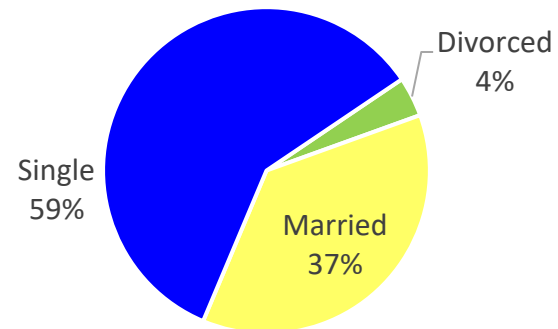

WI FY23 RA Transitions

- **59,535** (left the Army)
- **723** (Joined in WI)
- **329** (returned to WI; **about 54% loss**)
- **155** (outsiders moved to WI)
- ❖ **484** to WI

*MSA stands for Metropolitan Statistical Area. A MSA is a predetermined land area that contains a population center with at least 50,000 people residing within its borders (Census Bureau). Some MSAs split states however the numbers only reflect those that transitioned to WI. **ALL** numbers are those with Honorable/general service.
 ** represents an installation within the borders of that MSA.

Wisconsin

Demographics of the 484 RA soldiers that transitioned to Wisconsin in FY23.

Age

87% were between 17-34 yrs of age.

Marital Status

Race*

Gender

*Note: AI/AN= American Indian/Alaska Native; AAPI= Asian American Pacific Islander; Other= blank, other and unknown

Wisconsin

Demographics of RA Soldiers that transitioned to Wisconsin in FY23.