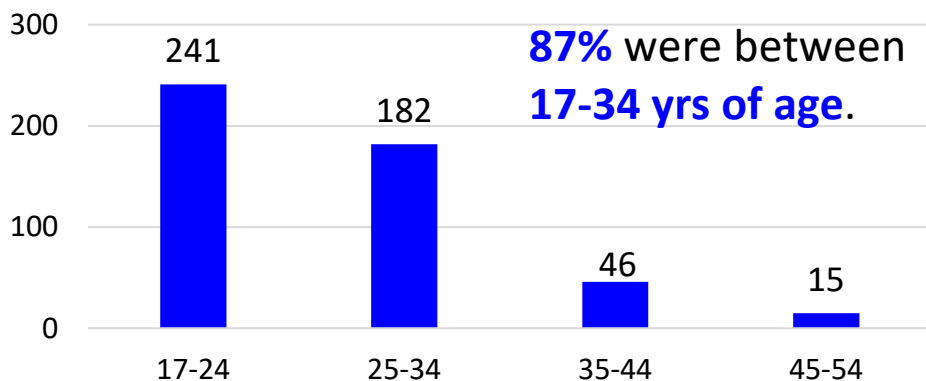

Wisconsin

Wisconsin ranked 28th in Regular Army (RA) soldier transitions. 1% (484) of the RA population for FY23 transitioned to Wisconsin.

Top 5 MSAs* in WI	FY23 Transitioned Soldiers
Milwaukee	95
**La Crosse	42
Madison	37
Green Bay	35
Janesville	29

WI FY23 RA Transitions

- **59,535** (left the Army)
- **723** (Joined in WI)
- **329** (returned to WI; **about 54% loss**)
- **155** (outsiders moved to WI)
- ❖ **484** to WI

*MSA stands for Metropolitan Statistical Area. A MSA is a predetermined land area that contains a population center with at least 50,000 people residing within its borders (Census Bureau). Some MSAs split states however the numbers only reflect those that transitioned to WI. **ALL** numbers are those with Honorable/general service.
 ** represents an installation within the borders of that MSA.

Wisconsin

Demographics of the 484 RA soldiers that transitioned to Wisconsin in FY23.

Age

87% were between 17-34 yrs of age.

Marital Status

Race*

Gender

*Note: AI/AN= American Indian/Alaska Native; AAPI= Asian American Pacific Islander; Other= blank, other and unknown