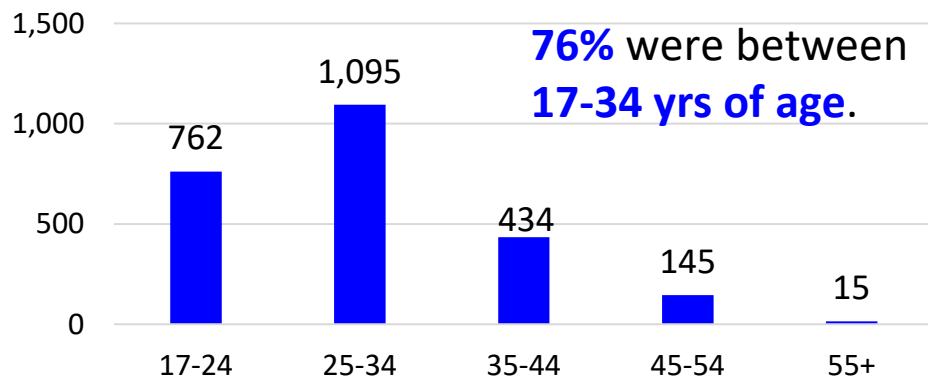

## TN FY23 RA Transitions

- **59,535** (left the Army)
- **1,836** (Joined in TN)
- **723** (returned to TN; **about 61% loss**)
- **1,728** (outsiders moved to TN)
- ❖ **2,451** to TN

\*MSA stands for Metropolitan Statistical Area. A MSA is a predetermined land area that contains a population center with at least 50,000 people residing within its borders (Census Bureau). Some MSAs split states however the numbers only reflect those that transitioned to TN. **ALL** numbers are those with Honorable/general service.  
 \*\* represents an installation is within the borders of that MSA.

## Age