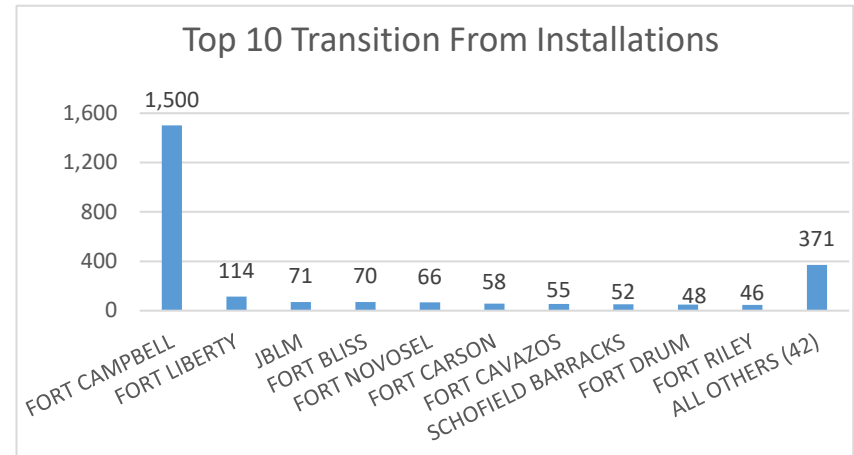

# Tennessee

Tennessee ranked 6<sup>th</sup> in Regular Army (RA) soldier transitions. 4% (2,451) of the RA population for FY23 transitioned to Tennessee.

Top 5 MSAs* in TN	FY23 Transitioned Soldiers
**Clarksville	1,452
Nashville	349
Knoxville	155
Memphis	86
Chattanooga	50

## TN FY23 RA Transitions

- **59,535** (left the Army)
- **1,836** (Joined in TN)
- **723** (returned to TN; **about 61% loss**)
- **1,728** (outsiders moved to TN)
- ❖ **2,451** to TN

\*MSA stands for Metropolitan Statistical Area. A MSA is a predetermined land area that contains a population center with at least 50,000 people residing within its borders (Census Bureau). Some MSAs split states however the numbers only reflect those that transitioned to TN. **ALL** numbers are those with Honorable/general service.  
 \*\* represents an installation is within the borders of that MSA.

# Tennessee

Demographics of the 2,451 RA soldiers that transitioned to Tennessee in FY23.