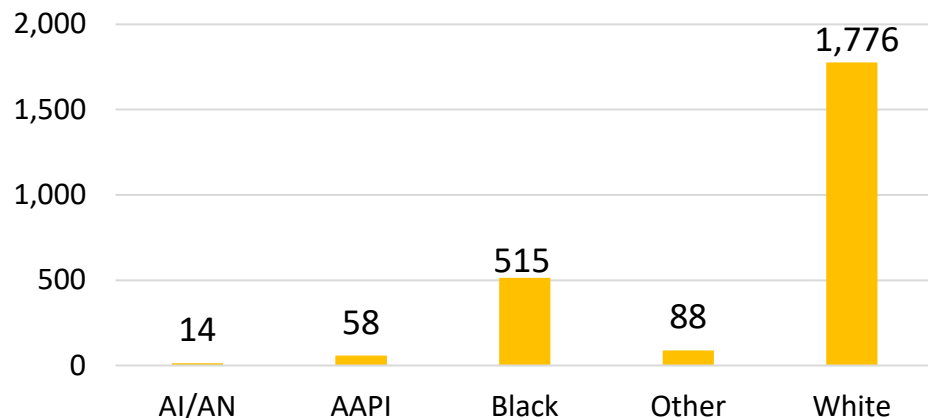

Tennessee

Demographics of the 2,451 RA soldiers that transitioned to Tennessee in FY23.

Age

Marital Status

Race*

Gender

*Note: AI/AN= American Indian/Alaska Native; AAPI= Asian American Pacific Islander; Other= blank, other and unknown