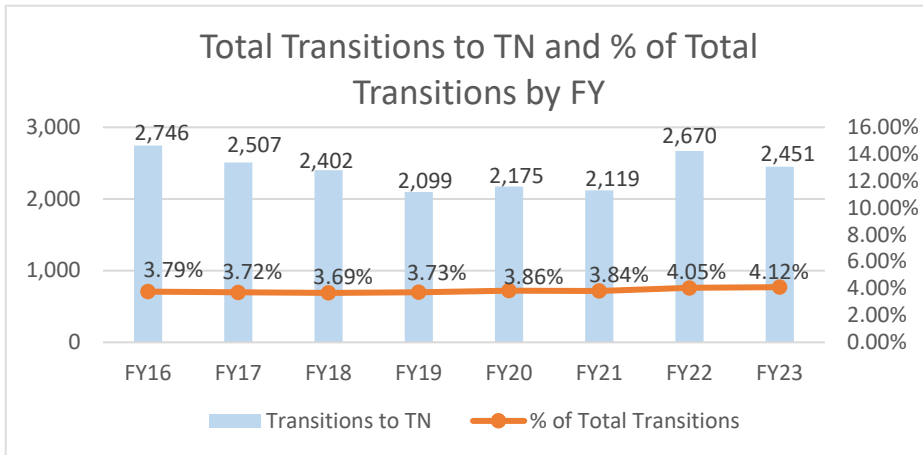

# Tennessee

Tennessee ranked 6<sup>th</sup> in Regular Army (RA) soldier transitions. 4% (2,451) of the RA population for FY23 transitioned to Tennessee.

Top 5 MSAs* in TN	FY23 Transitioned Soldiers
**Clarksville	1,452
Nashville	349
Knoxville	155
Memphis	86
Chattanooga	50

## TN FY23 RA Transitions

- **59,535** (left the Army)
- **1,836** (Joined in TN)
- **723** (returned to TN; **about 61% loss**)
- **1,728** (outsiders moved to TN)
- ❖ **2,451** to TN

\*MSA stands for Metropolitan Statistical Area. A MSA is a predetermined land area that contains a population center with at least 50,000 people residing within its borders (Census Bureau). Some MSAs split states however the numbers only reflect those that transitioned to TN. **ALL** numbers are those with Honorable/general service.  
 \*\* represents an installation is within the borders of that MSA.

# Tennessee

Demographics of the 2,451 RA soldiers that transitioned to Tennessee in FY23.