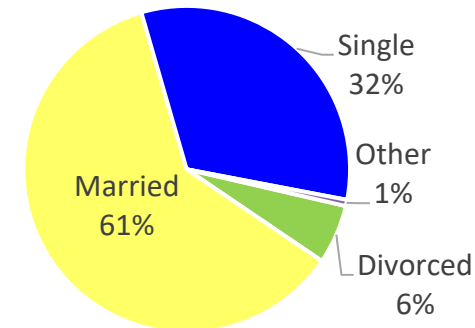

# Tennessee

Demographics of the 2,451 RA soldiers that transitioned to Tennessee in FY23.

## Age

## Marital Status