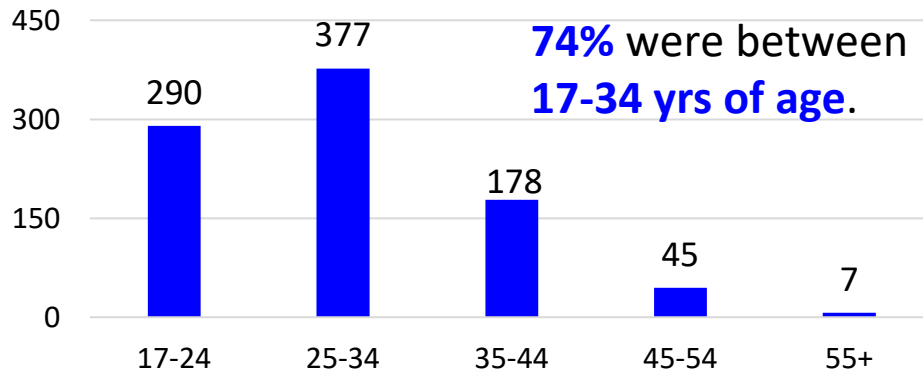

OK FY23 RA Transitions

- **59,535** (left the Army)
- **1,017** (Joined in OK)
- **372** (returned to OK; **about 63% loss**)
- **525** (outsiders moved to OK)
- ❖ **897** to OK

*MSA stands for Metropolitan Statistical Area. A MSA is a predetermined land area that contains a population center with at least 50,000 people residing within its borders (Census Bureau). Some MSAs split states however the numbers only reflect those that transitioned to OK. **ALL** numbers are those with Honorable/general service.

** represents an installation is within the borders of that MSA.

Oklahoma

Demographics of the 897 RA soldiers that transitioned to Oklahoma in FY23.

Age

74% were between 17-34 yrs of age.

Marital Status

Race*