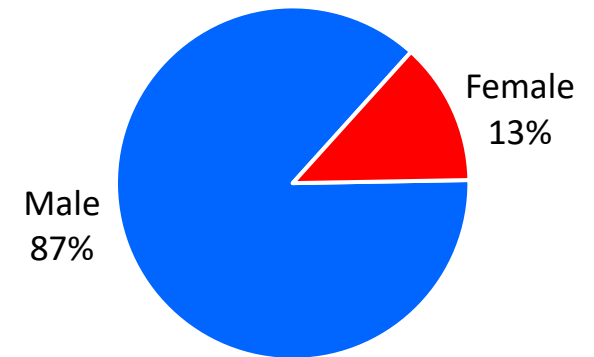

** represents an installation is within the borders of that MSA.

Oklahoma

Demographics of the 897 RA soldiers that transitioned to Oklahoma in FY23.

Age

74% were between 17-34 yrs of age.

Marital Status

Race*

Gender

*Note: AI/AN= American Indian/Alaska Native; AAPI= Asian American Pacific Islander; Other= blank, other and unknown

Oklahoma

Demographics of RA Soldiers that transitioned to Oklahoma in FY23.