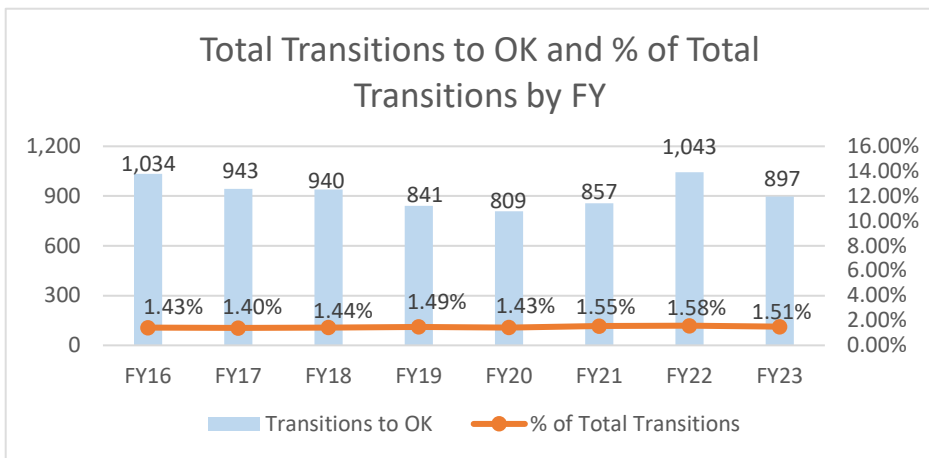

Oklahoma

Oklahoma ranked 21st in Regular Army (RA) soldier transitions. 2% (897) of the RA population for FY23 transitioned to Oklahoma.

Top 5 MSAs* in OK	FY23 Transitioned Soldiers
**Lawton	369
OKC	225
Tulsa	117
Fort Smith	10
Enid	10

OK FY23 RA Transitions

- **59,535** (left the Army)
- **1,017** (Joined in OK)
- **372** (returned to OK; **about 63% loss**)
- **525** (outsiders moved to OK)
- ❖ **897** to OK

*MSA stands for Metropolitan Statistical Area. A MSA is a predetermined land area that contains a population center with at least 50,000 people residing within its borders (Census Bureau). Some MSAs split states however the numbers only reflect those that transitioned to OK. **ALL** numbers are those with Honorable/general service.

** represents an installation is within the borders of that MSA.

Oklahoma

Demographics of the 897 RA soldiers that transitioned to Oklahoma in FY23.

Age

74% were between 17-34 yrs of age.

Marital Status

Race*