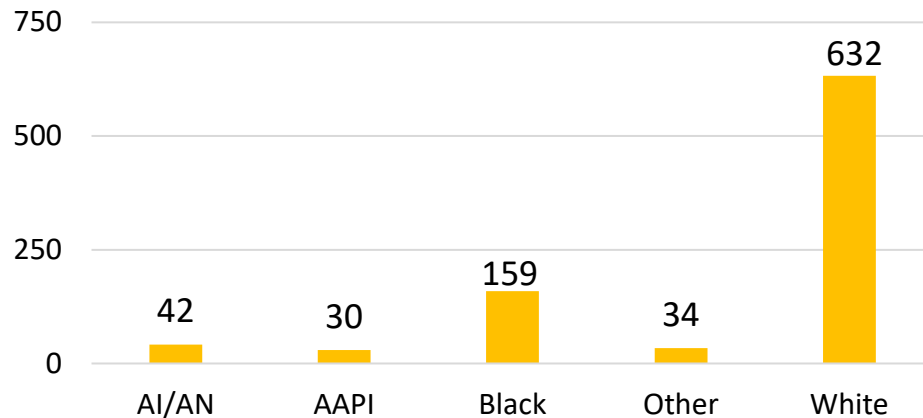

OK FY23 RA Transitions

- **59,535** (left the Army)
- **1,017** (Joined in OK)
- **372** (returned to OK; **about 63% loss**)
- **525** (outsiders moved to OK)
- ❖ **897** to OK

*MSA stands for Metropolitan Statistical Area. A MSA is a predetermined land area that contains a population center with at least 50,000 people residing within its borders (Census Bureau). Some MSAs split states however the numbers only reflect those that transitioned to OK. **ALL** numbers are those with Honorable/general service.

** represents an installation is within the borders of that MSA.

Oklahoma

Demographics of the 897 RA soldiers that transitioned to Oklahoma in FY23.

Age

74% were between 17-34 yrs of age.

Marital Status

Race*

Gender

*Note: AI/AN= American Indian/Alaska Native; AAPI= Asian American Pacific Islander; Other= blank, other and unknown

Oklahoma

Demographics of RA Soldiers that transitioned to Oklahoma in FY23.