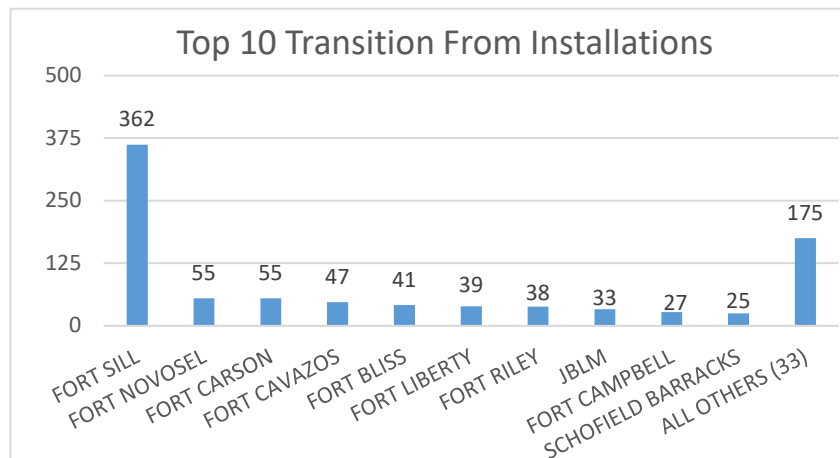

Oklahoma

Oklahoma ranked 21st in Regular Army (RA) soldier transitions. 2% (897) of the RA population for FY23 transitioned to Oklahoma.

Top 5 MSAs* in OK	FY23 Transitioned Soldiers
**Lawton	369
OKC	225
Tulsa	117
Fort Smith	10
Enid	10

OK FY23 RA Transitions

- **59,535** (left the Army)
- **1,017** (Joined in OK)
- **372** (returned to OK; **about 63% loss**)
- **525** (outsiders moved to OK)
- ❖ **897** to OK

*MSA stands for Metropolitan Statistical Area. A MSA is a predetermined land area that contains a population center with at least 50,000 people residing within its borders (Census Bureau). Some MSAs split states however the numbers only reflect those that transitioned to OK. **ALL** numbers are those with Honorable/general service.

** represents an installation is within the borders of that MSA.

Oklahoma

Demographics of the 897 RA soldiers that transitioned to Oklahoma in FY23.

Age

74% were between 17-34 yrs of age.

Marital Status

Race*