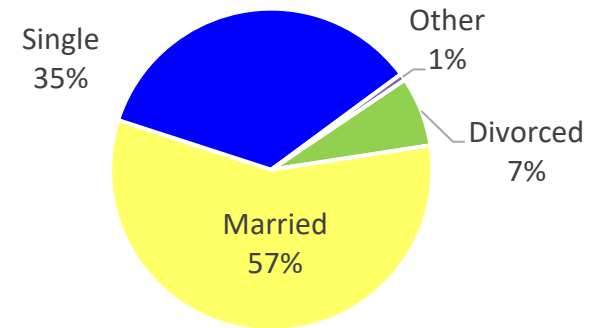

OK FY23 RA Transitions

- **59,535** (left the Army)
- **1,017** (Joined in OK)
- **372** (returned to OK; **about 63% loss**)
- **525** (outsiders moved to OK)
- ❖ **897** to OK

*MSA stands for Metropolitan Statistical Area. A MSA is a predetermined land area that contains a population center with at least 50,000 people residing within its borders (Census Bureau). Some MSAs split states however the numbers only reflect those that transitioned to OK. **ALL** numbers are those with Honorable/general service.

** represents an installation is within the borders of that MSA.

Oklahoma

Demographics of the 897 RA soldiers that transitioned to Oklahoma in FY23.

Age

74% were between 17-34 yrs of age.

Marital Status

Race*

Gender

*Note: AI/AN= American Indian/Alaska Native; AAPI= Asian American Pacific Islander; Other= blank, other and unknown

Oklahoma

Demographics of RA Soldiers that transitioned to Oklahoma in FY23.