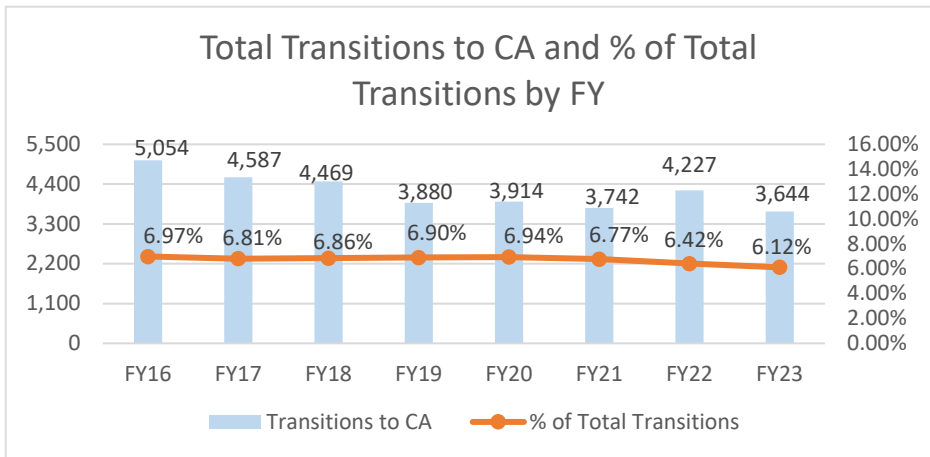

# California

California ranked 5<sup>th</sup> in Regular Army (RA) soldier transitions. 6% (3,644) of the RA population for FY23 transitioned to California.

Top 5 MSAs* in CA	FY23 Transitioned Soldiers
Los Angeles	1,043
**San Bernardino	703
San Diego	366
Sacramento	200
San Francisco	173

## CA FY23 RA Transitions

- **59,535** (left the Army)
- **5,908** (Joined in CA)
- **3,111** (returned to CA; **about 47% loss**)
- **533** (outsiders moved to CA)
- ❖ **3,644** to CA

\*MSA stands for Metropolitan Statistical Area. A MSA is a predetermined land area that contains a population center with at least 50,000 people residing within its borders (Census Bureau). **ALL** data represents **ONLY** those with Honorable/general service.