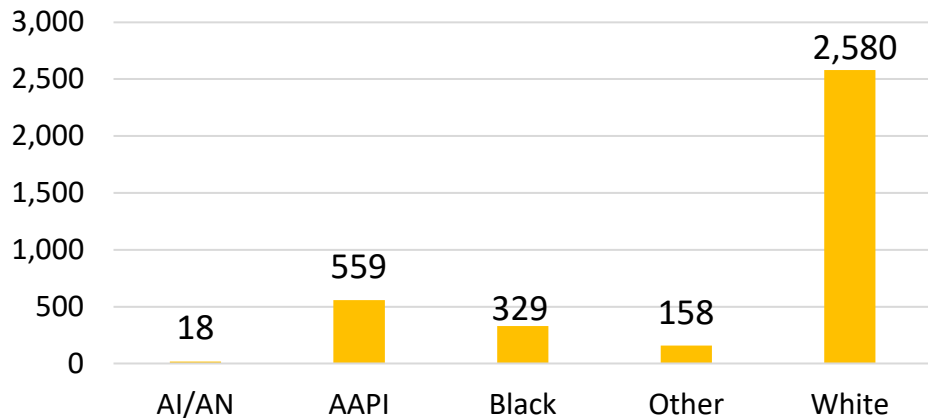

California

Demographics of the 3,644 RA soldiers that transitioned to California in FY23.

Age

Marital Status

Race*

Gender

*Note: AI/AN= American Indian/Alaska Native; AAPI= Asian American Pacific Islander; Other= blank, other and unknown