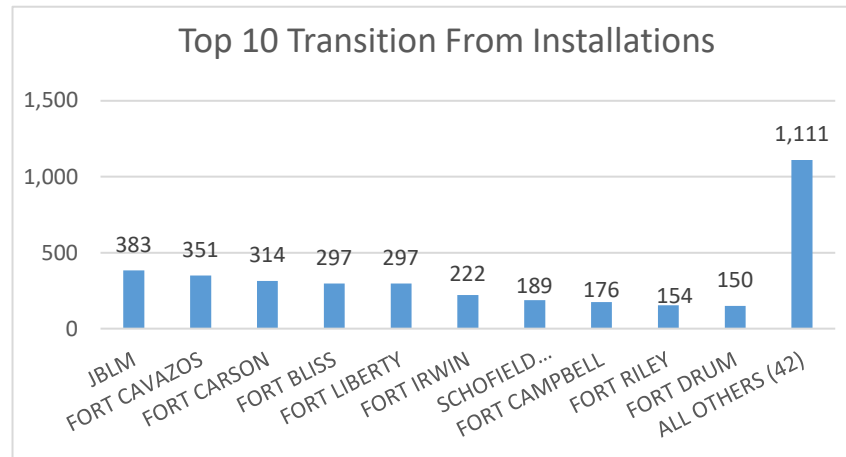

# California

California ranked 5<sup>th</sup> in Regular Army (RA) soldier transitions. 6% (3,644) of the RA population for FY23 transitioned to California.

Top 5 MSAs* in CA	FY23 Transitioned Soldiers
Los Angeles	1,043
**San Bernardino	703
San Diego	366
Sacramento	200
San Francisco	173

## CA FY23 RA Transitions

- **59,535** (left the Army)
- **5,908** (Joined in CA)
- **3,111** (returned to CA; **about 47% loss**)
- **533** (outsiders moved to CA)
- ❖ **3,644** to CA

\*MSA stands for Metropolitan Statistical Area. A MSA is a predetermined land area that contains a population center with at least 50,000 people residing within its borders (Census Bureau). **ALL** data represents **ONLY** those with Honorable/general service.