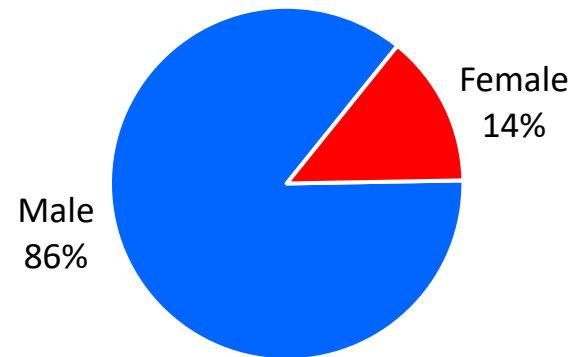

Gender

*Note: AI/AN= American Indian/Alaska Native; AAPI= Asian American Pacific Islander; Other= blank, other and unknown