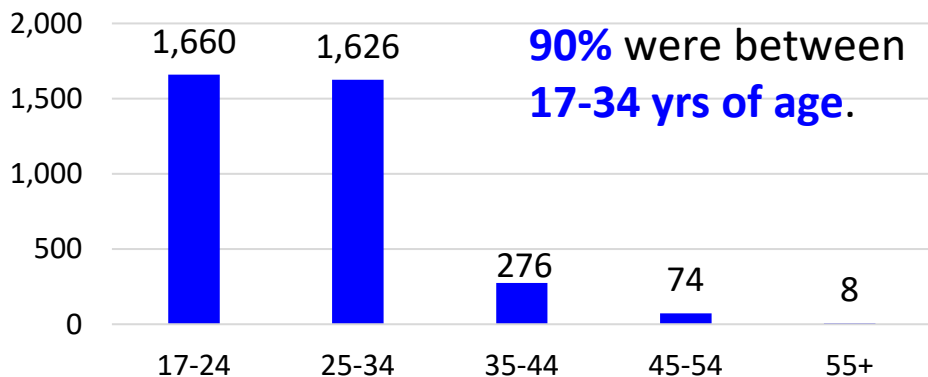

## CA FY23 RA Transitions

- **59,535** (left the Army)
- **5,908** (Joined in CA)
- **3,111** (returned to CA; **about 47% loss**)
- **533** (outsiders moved to CA)
- ❖ **3,644** to CA

\*MSA stands for Metropolitan Statistical Area. A MSA is a predetermined land area that contains a population center with at least 50,000 people residing within its borders (Census Bureau). **ALL** data represents **ONLY** those with Honorable/general service.

\*\* represents an installation at that MSA.

## Age