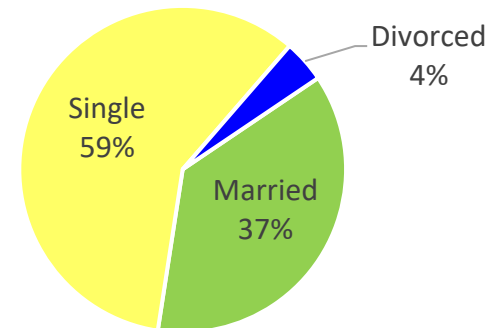

# California

Demographics of the 3,644 RA soldiers that transitioned to California in FY23.

## Age

## Marital Status