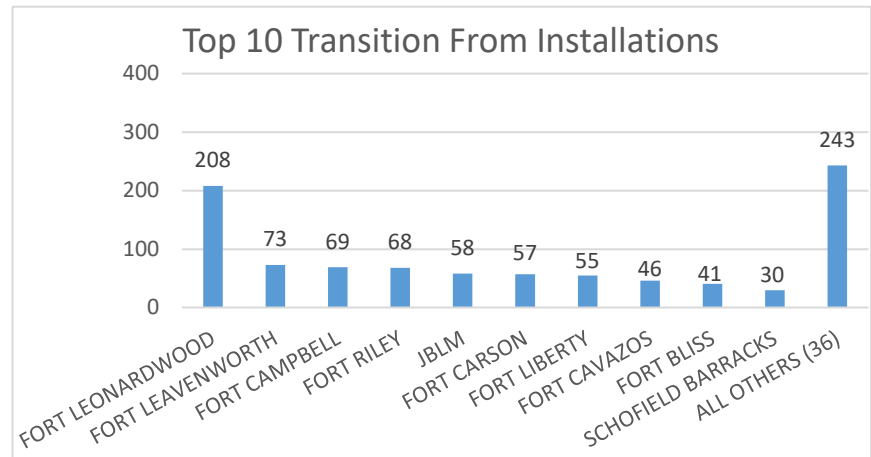

# Missouri

Missouri ranked 20<sup>th</sup> in Regular Army (RA) soldier transitions. 2% (948) of the RA population for FY23 transitioned to Missouri.

Top 5 MSAs* in MO	FY23 Transitioned Soldiers
**Kansas City	201
**Pulaski County	195
St. Louis	177
Springfield	84
Columbia	22

## MO FY23 RA Transitions

- **59,535** (left the Army)
- **1,805** (Joined in MO)
- **501** (returned to MO; **about 72% loss**)
- **447** (outsiders moved to MO)
- ❖ **948** to MO

\*MSA stands for Metropolitan Statistical Area. A MSA is a predetermined land area that contains a population center with at least 50,000 people residing within its borders (Census Bureau). Some MSAs split states however the numbers only reflect those that transitioned to MO. **ALL** numbers are those with Honorable/general service.