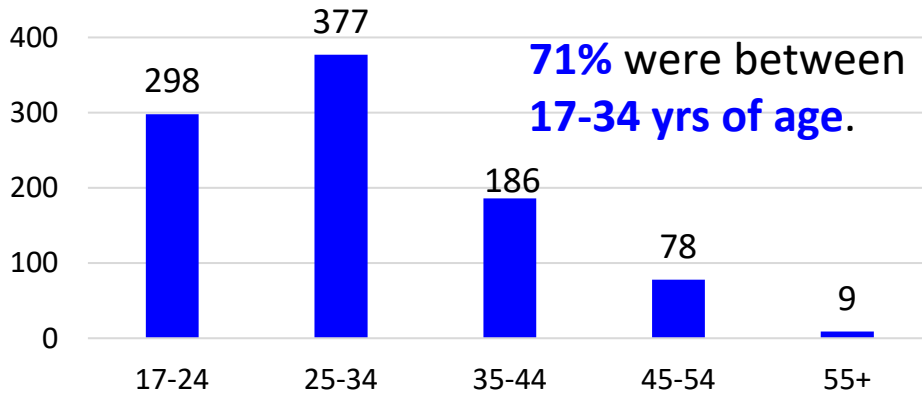

## MO FY23 RA Transitions

- **59,535** (left the Army)
- **1,805** (Joined in MO)
- **501** (returned to MO; **about 72% loss**)
- **447** (outsiders moved to MO)
- ❖ **948** to MO

\*MSA stands for Metropolitan Statistical Area. A MSA is a predetermined land area that contains a population center with at least 50,000 people residing within its borders (Census Bureau). Some MSAs split states however the numbers only reflect those that transitioned to MO. **ALL** numbers are those with Honorable/general service.

\*\* represents an installation at that MSA.

## Age