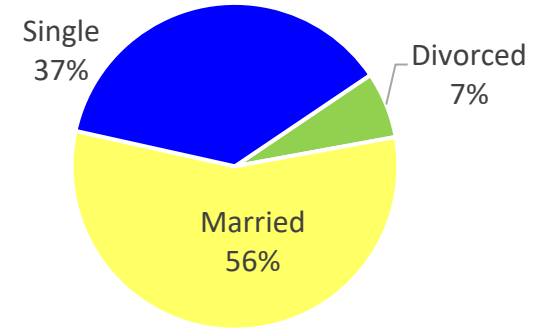

# Missouri

Demographics of the 948 RA soldiers that transitioned to Missouri in FY23.

## Age

## Marital Status