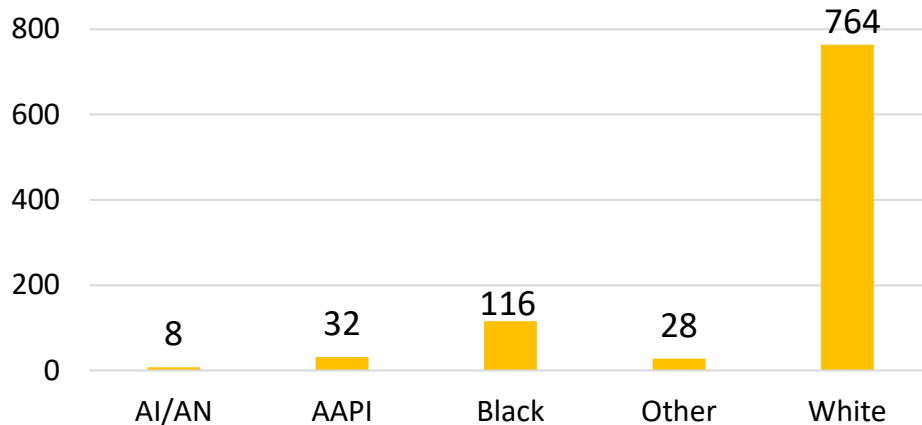

Missouri

Demographics of the 948 RA soldiers that transitioned to Missouri in FY23.

Age

Marital Status

Race*

Gender

*Note: AI/AN= American Indian/Alaska Native; AAPI= Asian American Pacific Islander; Other= blank, other and unknown