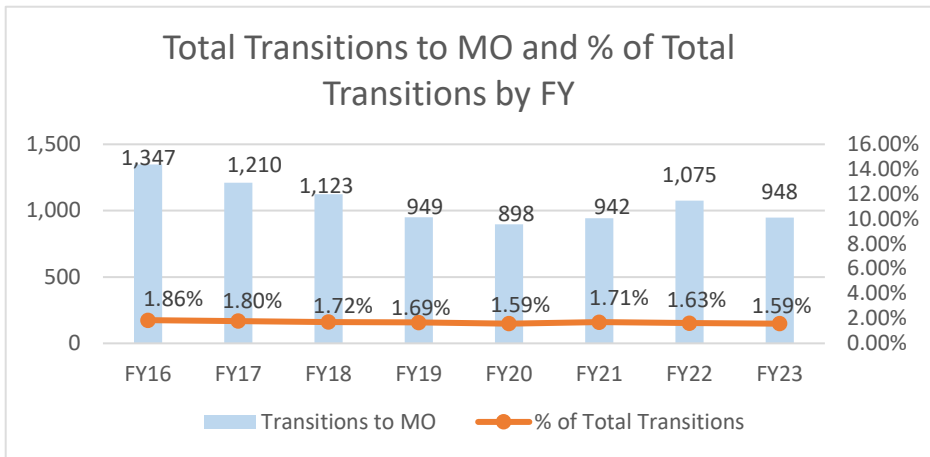

# Missouri

Missouri ranked 20<sup>th</sup> in Regular Army (RA) soldier transitions. 2% (948) of the RA population for FY23 transitioned to Missouri.

Top 5 MSAs* in MO	FY23 Transitioned Soldiers
**Kansas City	201
**Pulaski County	195
St. Louis	177
Springfield	84
Columbia	22

## MO FY23 RA Transitions

- **59,535** (left the Army)
- **1,805** (Joined in MO)
- **501** (returned to MO; **about 72% loss**)
- **447** (outsiders moved to MO)
- ❖ **948** to MO

\*MSA stands for Metropolitan Statistical Area. A MSA is a predetermined land area that contains a population center with at least 50,000 people residing within its borders (Census Bureau). Some MSAs split states however the numbers only reflect those that transitioned to MO. **ALL** numbers are those with Honorable/general service.