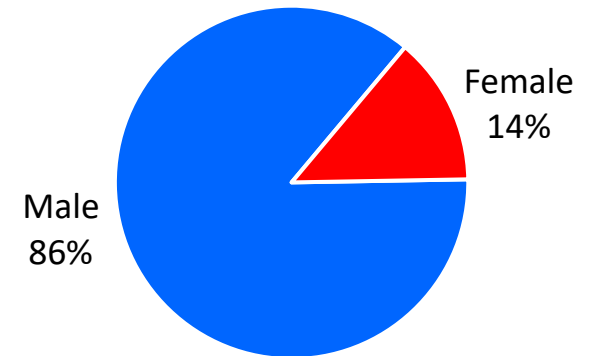

Gender

*Note: AI/AN= American Indian/Alaska Native; AAPI= Asian American Pacific Islander; Other= blank, other and unknown