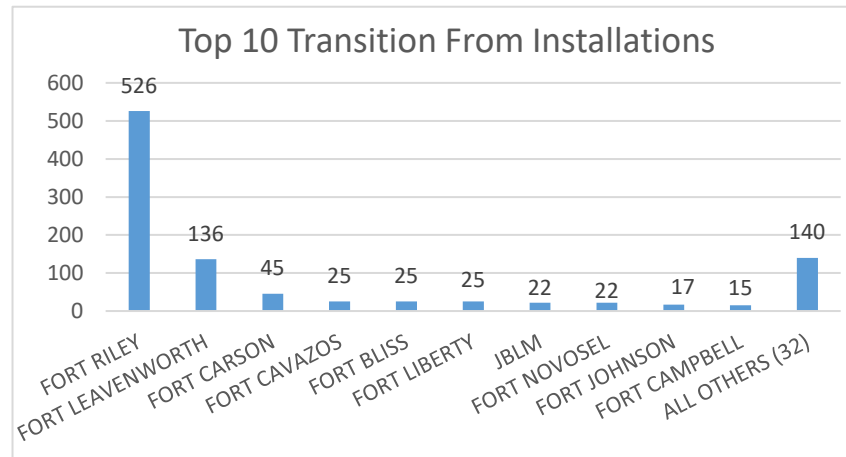

Kansas

Kansas ranked 19th in Regular Army (RA) soldier transitions. 2% (998) of the RA population for FY23 transitioned to Kansas.

Top 5 MSAs* in KS	FY23 Transitioned Soldiers
**Manhattan	479
**Kansas City	249
Wichita	82
Topeka	40
Lawrence	17

KS FY23 RA Transitions

- **59,535** (left the Army)
- **99** (Joined in KS)
- **35** (returned to KS; **about 65% loss**)
- **963** (outsiders moved to KS)
- ❖ **998** to KS

*MSA stands for Metropolitan Statistical Area. A MSA is a predetermined land area that contains a population center with at least 50,000 people residing within its borders (Census Bureau). Some MSAs split states however the numbers only reflect those that transitioned to KS. **ALL** numbers are those with Honorable/general service.

** represents an installation within the borders of that MSA..

Kansas

Demographics of the 998 RA soldiers that transitioned to Kansas in FY23.

Age

69% were between 17-34 yrs of age.

Marital Status

Race*

Gender