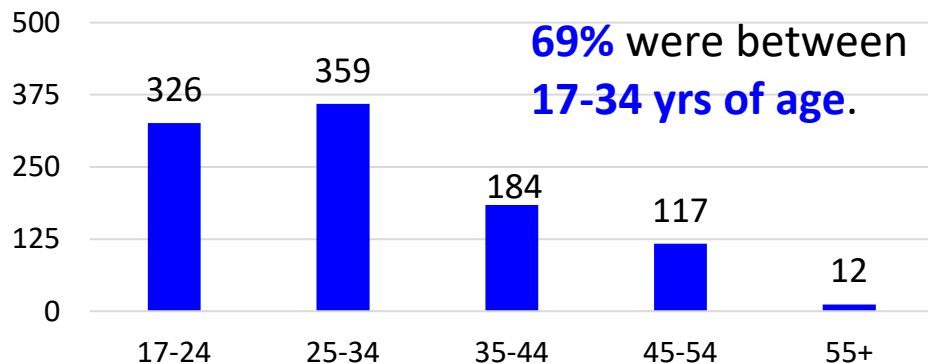

KS FY23 RA Transitions

- **59,535** (left the Army)
- **99** (Joined in KS)
- **35** (returned to KS; **about 65% loss**)
- **963** (outsiders moved to KS)
- ❖ **998** to KS

*MSA stands for Metropolitan Statistical Area. A MSA is a predetermined land area that contains a population center with at least 50,000 people residing within its borders (Census Bureau). Some MSAs split states however the numbers only reflect those that transitioned to KS. **ALL** numbers are those with Honorable/general service.

** represents an installation within the borders of that MSA..

Kansas

Demographics of the 998 RA soldiers that transitioned to Kansas in FY23.

Age

69% were between 17-34 yrs of age.

Marital Status

Race*

Gender