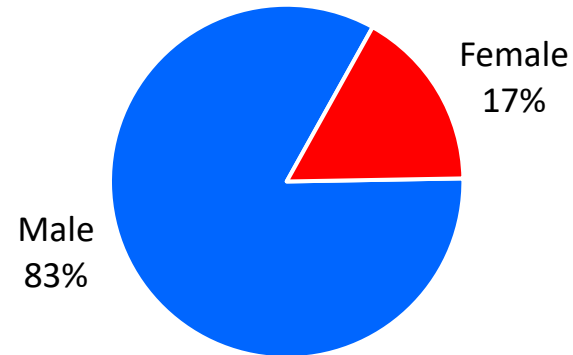

** represents an installation within the borders of that MSA..

Kansas

Demographics of the 998 RA soldiers that transitioned to Kansas in FY23.

Age

69% were between 17-34 yrs of age.

Marital Status

Race*

Gender

*Note: AI/AN= American Indian/Alaska Native; AAPI= Asian American Pacific Islander; Other= blank, other and unknown

Kansas

Demographics of RA Soldiers that transitioned to Kansas in FY23.