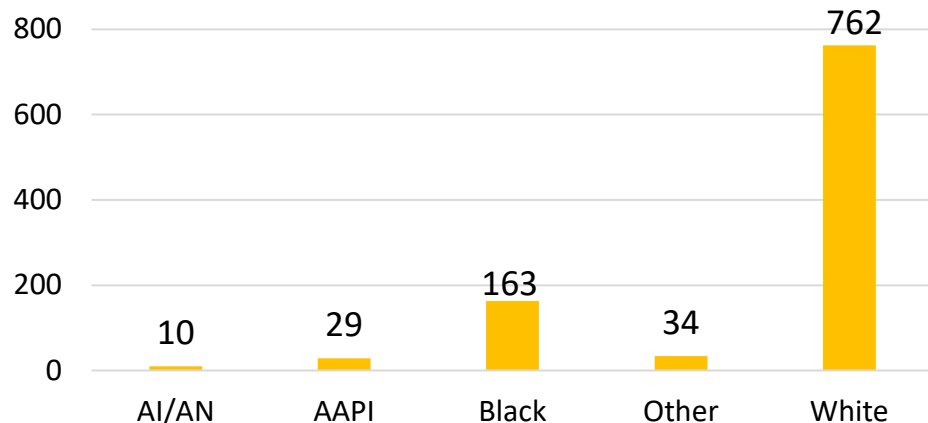

KS FY23 RA Transitions

- **59,535** (left the Army)
- **99** (Joined in KS)
- **35** (returned to KS; **about 65% loss**)
- **963** (outsiders moved to KS)
- ❖ **998** to KS

*MSA stands for Metropolitan Statistical Area. A MSA is a predetermined land area that contains a population center with at least 50,000 people residing within its borders (Census Bureau). Some MSAs split states however the numbers only reflect those that transitioned to KS. **ALL** numbers are those with Honorable/general service.

** represents an installation within the borders of that MSA..

Kansas

Demographics of the 998 RA soldiers that transitioned to Kansas in FY23.

Age

69% were between 17-34 yrs of age.

Marital Status

Race*

Gender

*Note: AI/AN= American Indian/Alaska Native; AAPI= Asian American Pacific Islander; Other= blank, other and unknown

Kansas

Demographics of RA Soldiers that transitioned to Kansas in FY23.