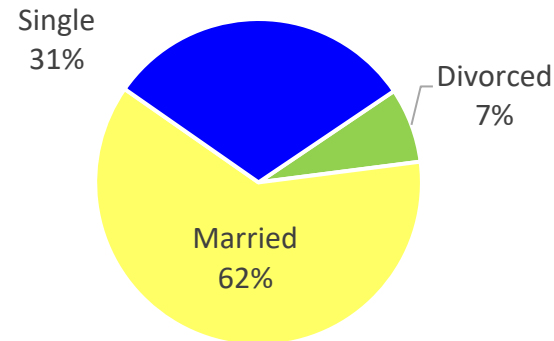

KS FY23 RA Transitions

- **59,535** (left the Army)
- **99** (Joined in KS)
- **35** (returned to KS; **about 65% loss**)
- **963** (outsiders moved to KS)
- ❖ **998** to KS

*MSA stands for Metropolitan Statistical Area. A MSA is a predetermined land area that contains a population center with at least 50,000 people residing within its borders (Census Bureau). Some MSAs split states however the numbers only reflect those that transitioned to KS. **ALL** numbers are those with Honorable/general service.

** represents an installation within the borders of that MSA..

Kansas

Demographics of the 998 RA soldiers that transitioned to Kansas in FY23.

Age

69% were between 17-34 yrs of age.

Marital Status

Race*

Gender

*Note: AI/AN= American Indian/Alaska Native; AAPI= Asian American Pacific Islander; Other= blank, other and unknown

Kansas

Demographics of RA Soldiers that transitioned to Kansas in FY23.