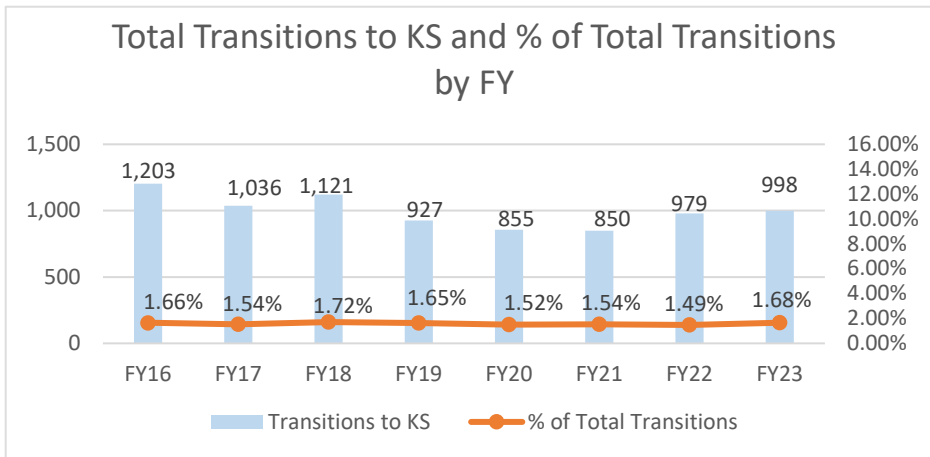

Kansas

Kansas ranked 19th in Regular Army (RA) soldier transitions. 2% (998) of the RA population for FY23 transitioned to Kansas.

Top 5 MSAs* in KS	FY23 Transitioned Soldiers
**Manhattan	479
**Kansas City	249
Wichita	82
Topeka	40
Lawrence	17

KS FY23 RA Transitions

- **59,535** (left the Army)
- **99** (Joined in KS)
- **35** (returned to KS; **about 65% loss**)
- **963** (outsiders moved to KS)
- ❖ **998** to KS

*MSA stands for Metropolitan Statistical Area. A MSA is a predetermined land area that contains a population center with at least 50,000 people residing within its borders (Census Bureau). Some MSAs split states however the numbers only reflect those that transitioned to KS. **ALL** numbers are those with Honorable/general service.

** represents an installation within the borders of that MSA..

Kansas

Demographics of the 998 RA soldiers that transitioned to Kansas in FY23.

Age

69% were between 17-34 yrs of age.

Marital Status

Race*

Gender