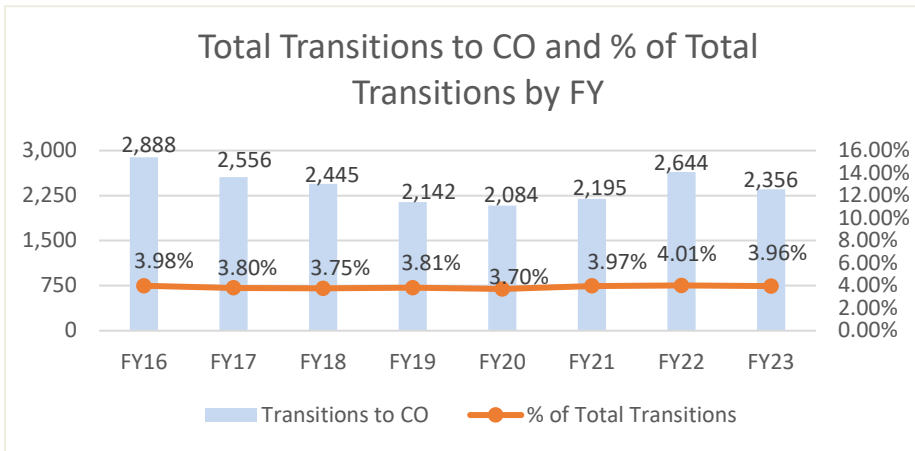

Colorado

Colorado ranked 8th in Regular Army (RA) soldier transitions. 4.0% (2,356) of the RA population for FY23 transitioned to Colorado.

Top 5 MSAs* in CO	FY23 Transitioned Soldiers
**Colorado Springs	1,627
Denver	413
Pueblo	78
Greeley	46
Fort Collins	33

CO FY23 RA Transitions

- **59,535** (left the Army)
- **1,046** (Joined in CO)
- **507** (returned to CO; **about 52% loss**)
- **1,849** (outsiders moved to CO)
- ❖ **2,356** to CO

*MSA stands for Metropolitan Statistical Area. A MSA is a predetermined land area that contains a population center with at least 50,000 people residing within its borders (Census Bureau). Some MSAs split states however the numbers only reflect those that transitioned to the CO side of the MSA.
ALL data represents **ONLY** those with Honorable/general service.
 ** represents an installation at that MSA.