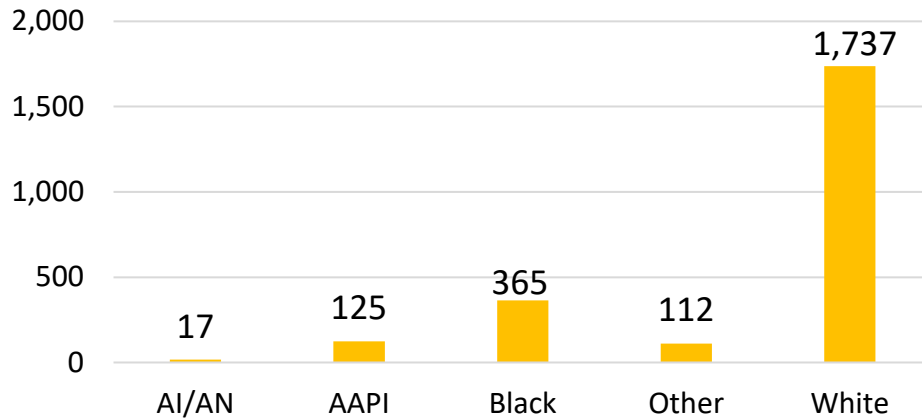

CO FY23 RA Transitions

- **59,535** (left the Army)
- **1,046** (Joined in CO)
- **507** (returned to CO; **about 52% loss**)
- **1,849** (outsiders moved to CO)
- ❖ **2,356** to CO

*MSA stands for Metropolitan Statistical Area. A MSA is a predetermined land area that contains a population center with at least 50,000 people residing within its borders (Census Bureau). Some MSAs split states however the numbers only reflect those that transitioned to the CO side of the MSA.
ALL data represents **ONLY** those with Honorable/general service.
 ** represents an installation at that MSA.

Colorado

Demographics of the 2,356 RA soldiers that transitioned to Colorado in FY23.

Age

74% were between 17-34 yrs of age.

Marital Status

Race*

Gender

*Note: AI/AN= American Indian/Alaska Native; AAPI= Asian American Pacific Islander; Other= blank, other and unknown

Colorado

Demographics of RA Soldiers that transitioned to Colorado in FY23.