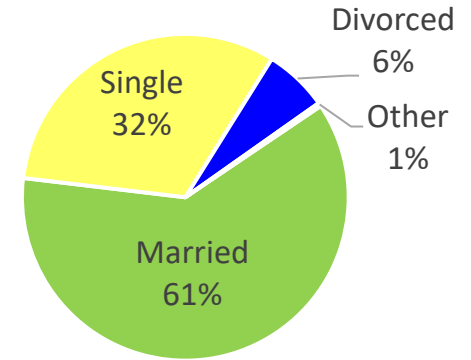

CO FY23 RA Transitions

- **59,535** (left the Army)
- **1,046** (Joined in CO)
- **507** (returned to CO; **about 52% loss**)
- **1,849** (outsiders moved to CO)
- ❖ **2,356** to CO

*MSA stands for Metropolitan Statistical Area. A MSA is a predetermined land area that contains a population center with at least 50,000 people residing within its borders (Census Bureau). Some MSAs split states however the numbers only reflect those that transitioned to the CO side of the MSA.
ALL data represents **ONLY** those with Honorable/general service.
 ** represents an installation at that MSA.

Colorado

Demographics of the 2,356 RA soldiers that transitioned to Colorado in FY23.

Age

74% were between 17-34 yrs of age.

Marital Status

Race*

Gender

*Note: AI/AN= American Indian/Alaska Native; AAPI= Asian American Pacific Islander; Other= blank, other and unknown

Colorado

Demographics of RA Soldiers that transitioned to Colorado in FY23.