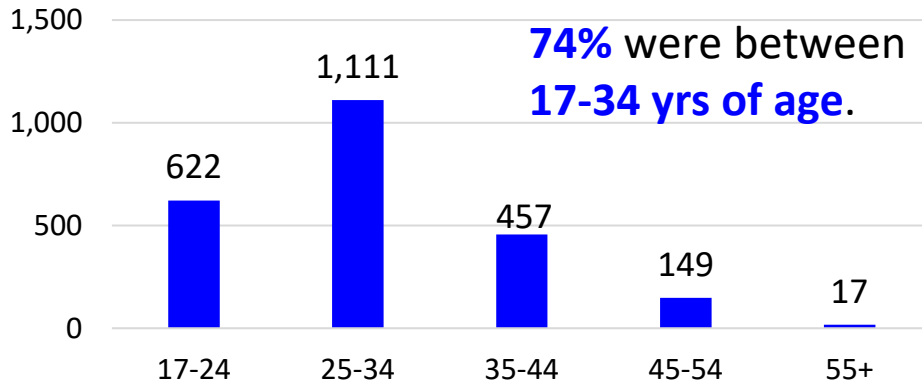

CO FY23 RA Transitions

- **59,535** (left the Army)
- **1,046** (Joined in CO)
- **507** (returned to CO; **about 52% loss**)
- **1,849** (outsiders moved to CO)
- ❖ **2,356** to CO

*MSA stands for Metropolitan Statistical Area. A MSA is a predetermined land area that contains a population center with at least 50,000 people residing within its borders (Census Bureau). Some MSAs split states however the numbers only reflect those that transitioned to the CO side of the MSA.
ALL data represents **ONLY** those with Honorable/general service.
 ** represents an installation at that MSA.

Colorado

Demographics of the 2,356 RA soldiers that transitioned to Colorado in FY23.

Age

74% were between 17-34 yrs of age.

Marital Status

Race*

Gender

*Note: AI/AN= American Indian/Alaska Native; AAPI= Asian American Pacific Islander; Other= blank, other and unknown