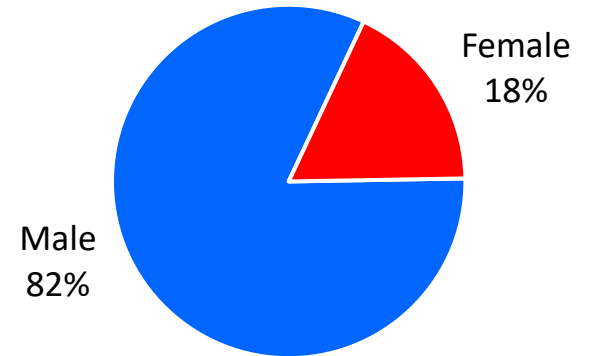

CO FY23 RA Transitions

- **59,535** (left the Army)
- **1,046** (Joined in CO)
- **507** (returned to CO; **about 52% loss**)
- **1,849** (outsiders moved to CO)
- ❖ **2,356** to CO

*MSA stands for Metropolitan Statistical Area. A MSA is a predetermined land area that contains a population center with at least 50,000 people residing within its borders (Census Bureau). Some MSAs split states however the numbers only reflect those that transitioned to the CO side of the MSA.
ALL data represents **ONLY** those with Honorable/general service.
 ** represents an installation at that MSA.

Colorado

Demographics of the 2,356 RA soldiers that transitioned to Colorado in FY23.

Age

74% were between 17-34 yrs of age.

Marital Status

Race*

Gender

*Note: AI/AN= American Indian/Alaska Native; AAPI= Asian American Pacific Islander; Other= blank, other and unknown