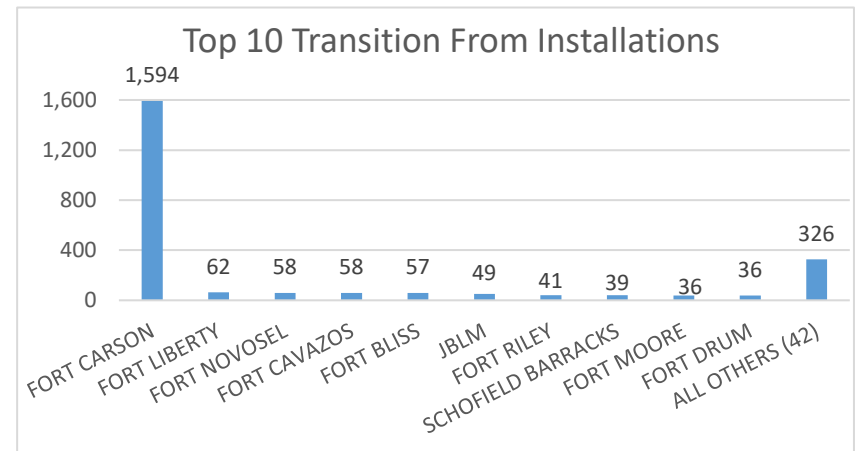

Colorado

Colorado ranked 8th in Regular Army (RA) soldier transitions. 4.0% (2,356) of the RA population for FY23 transitioned to Colorado.

Top 5 MSAs* in CO	FY23 Transitioned Soldiers
**Colorado Springs	1,627
Denver	413
Pueblo	78
Greeley	46
Fort Collins	33

CO FY23 RA Transitions

- **59,535** (left the Army)
- **1,046** (Joined in CO)
- **507** (returned to CO; **about 52% loss**)
- **1,849** (outsiders moved to CO)
- ❖ **2,356** to CO

*MSA stands for Metropolitan Statistical Area. A MSA is a predetermined land area that contains a population center with at least 50,000 people residing within its borders (Census Bureau). Some MSAs split states however the numbers only reflect those that transitioned to the CO side of the MSA.
ALL data represents **ONLY** those with Honorable/general service.
 ** represents an installation at that MSA.

Colorado

Demographics of the 2,356 RA soldiers that transitioned to Colorado in FY23.

Age

74% were between 17-34 yrs of age.

Marital Status

Race*

Gender

*Note: AI/AN= American Indian/Alaska Native; AAPI= Asian American Pacific Islander; Other= blank, other and unknown