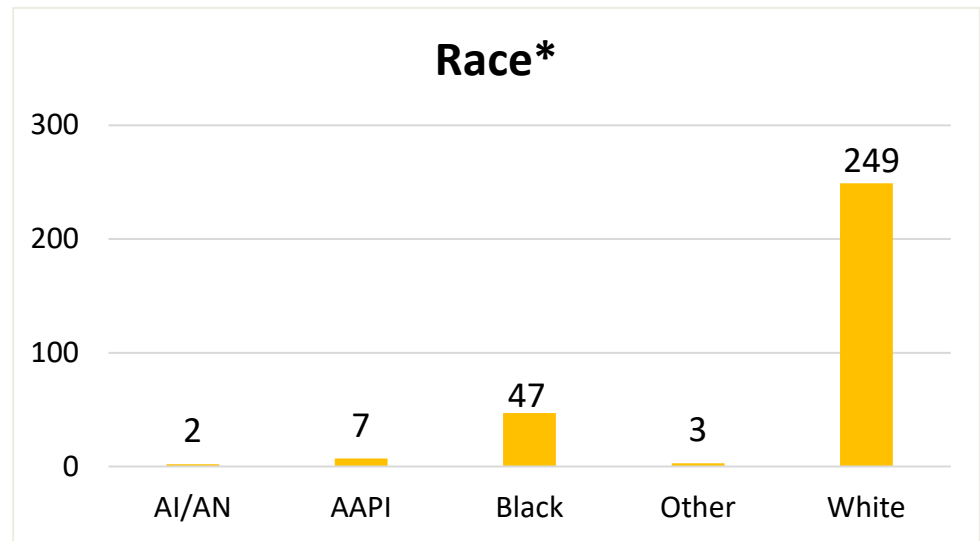

Arkansas

Demographics of the 308 RA soldiers that transitioned to Arkansas in FY23.

*Note: AI/AN= American Indian/Alaska Native; AAPI= Asian American Pacific Islander; Other= blank, other and unknown