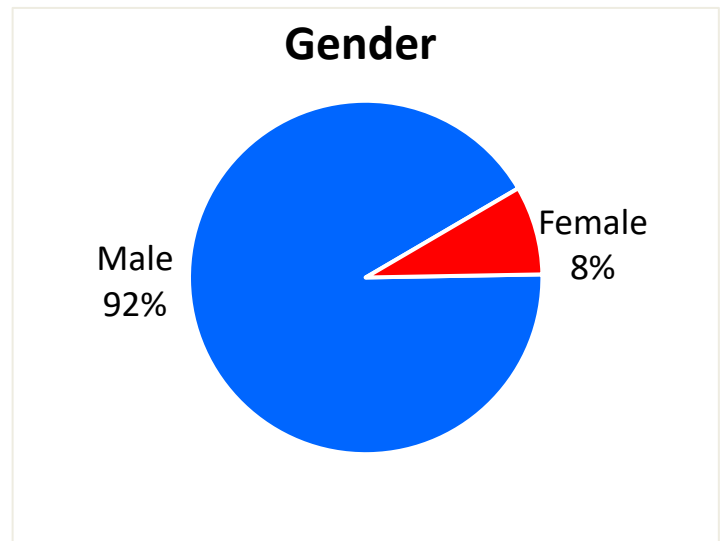

Arkansas

Demographics of the 308 RA soldiers that transitioned to Arkansas in FY23.

*Note: AI/AN= American Indian/Alaska Native; AAPI= Asian American Pacific Islander; Other= blank, other and unknown