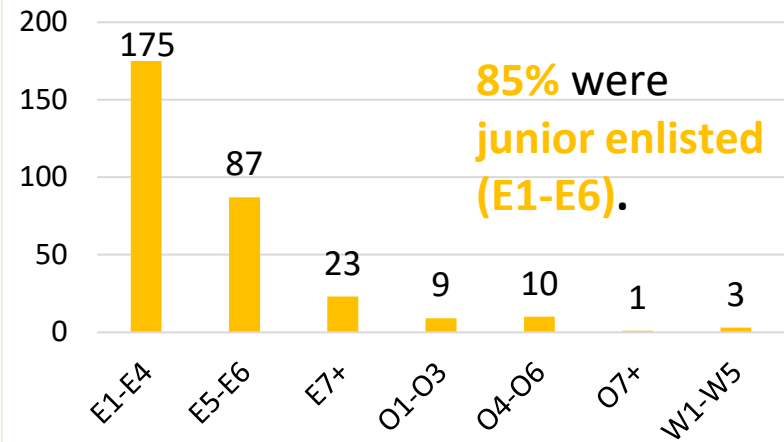

AR FY23 RA Transitions

- **59,535** (left the Army)
- **387** (Joined in AR)
- **173** (returned to AR; **about 55% loss**)
- **135** (outsiders moved to AR)
- ❖ **308** to AR

*MSA stands for Metropolitan Statistical Area. A MSA is a predetermined land area that contains a population center with at least 50,000 people residing within its borders (Census Bureau). Some of the MSAs split states but the numbers only reflect the AR side of the MSA. **ALL** data represents **ONLY** those with Honorable/general service.

Arkansas

Demographics of the 308 RA soldiers that transitioned to Arkansas in FY23.

*Note: AI/AN= American Indian/Alaska Native; AAPI= Asian American Pacific Islander; Other= blank, other and unknown

Arkansas

Demographics of RA Soldiers that transitioned to Arkansas in FY23.

Top 10 MOSs

Rank

Total Years in Active Component

Separation Type