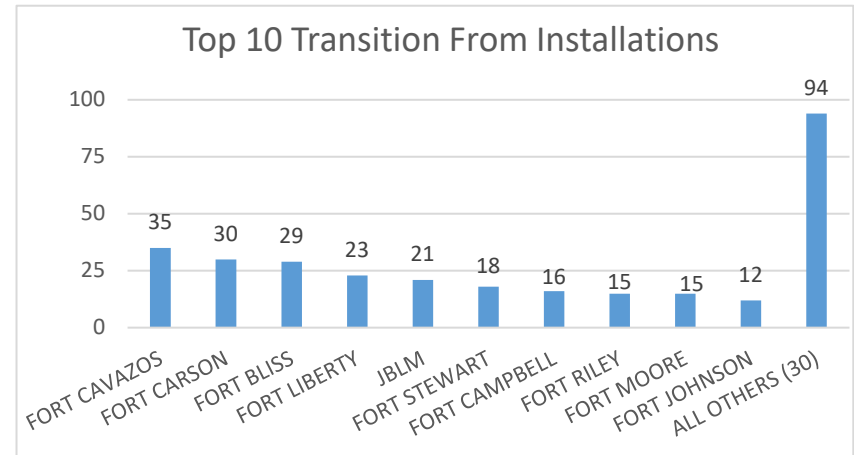

Arkansas

Arkansas ranked 35th in Regular Army (RA) soldier transitions. <1% (308) of the RA population for FY23 transitioned to Arkansas.

Top 5 MSAs* in AR	FY23 Transitioned Soldiers
Little Rock	74
Fayetteville	61
Jonesboro	24
Pine Bluff	16
Fort Smith	16

AR FY23 RA Transitions

- **59,535** (left the Army)
- **387** (Joined in AR)
- **173** (returned to AR; **about 55% loss**)
- **135** (outsiders moved to AR)
- ❖ **308** to AR

*MSA stands for Metropolitan Statistical Area. A MSA is a predetermined land area that contains a population center with at least 50,000 people residing within its borders (Census Bureau). Some of the MSAs split states but the numbers only reflect the AR side of the MSA. **ALL** data represents **ONLY** those with Honorable/general service.