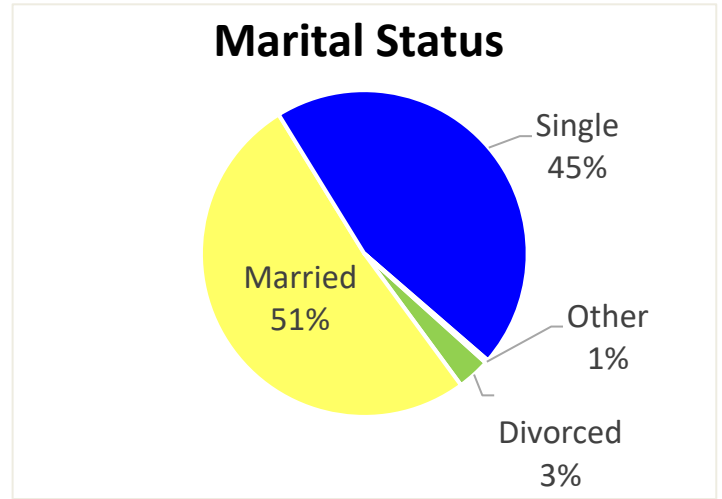

Arkansas

Demographics of the 308 RA soldiers that transitioned to Arkansas in FY23.

*Note: AI/AN= American Indian/Alaska Native; AAPI= Asian American Pacific Islander; Other= blank, other and unknown