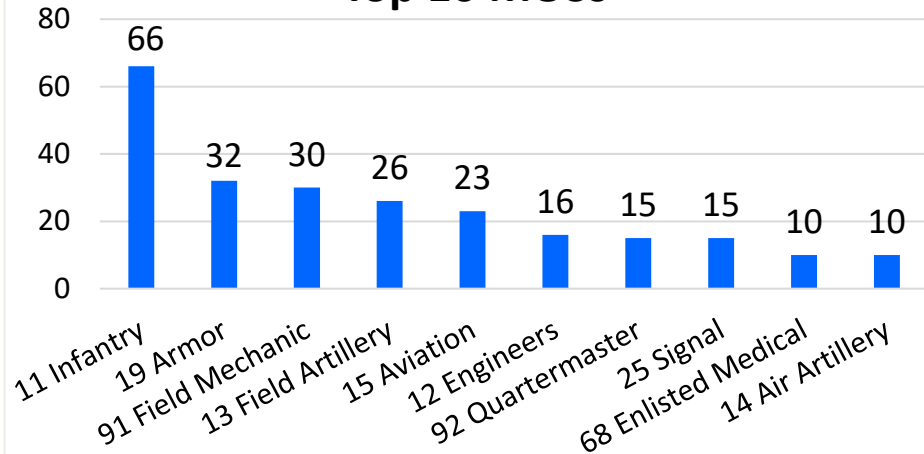

Arkansas

Demographics of the 308 RA soldiers that transitioned to Arkansas in FY23.

*Note: AI/AN= American Indian/Alaska Native; AAPI= Asian American Pacific Islander; Other= blank, other and unknown

Arkansas

Demographics of RA Soldiers that transitioned to Arkansas in FY23.

Top 10 MOSs

Rank

Total Years in Active Component

Separation Type