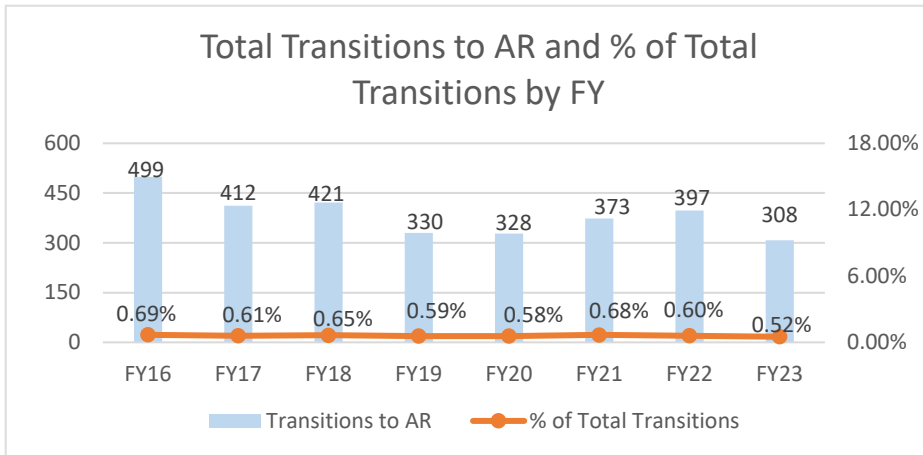

Arkansas

Arkansas ranked 35th in Regular Army (RA) soldier transitions. <1% (308) of the RA population for FY23 transitioned to Arkansas.

Top 5 MSAs* in AR	FY23 Transitioned Soldiers
Little Rock	74
Fayetteville	61
Jonesboro	24
Pine Bluff	16
Fort Smith	16

AR FY23 RA Transitions

- **59,535** (left the Army)
- **387** (Joined in AR)
- **173** (returned to AR; **about 55% loss**)
- **135** (outsiders moved to AR)
- ❖ **308** to AR

*MSA stands for Metropolitan Statistical Area. A MSA is a predetermined land area that contains a population center with at least 50,000 people residing within its borders (Census Bureau). Some of the MSAs split states but the numbers only reflect the AR side of the MSA. **ALL** data represents **ONLY** those with Honorable/general service.