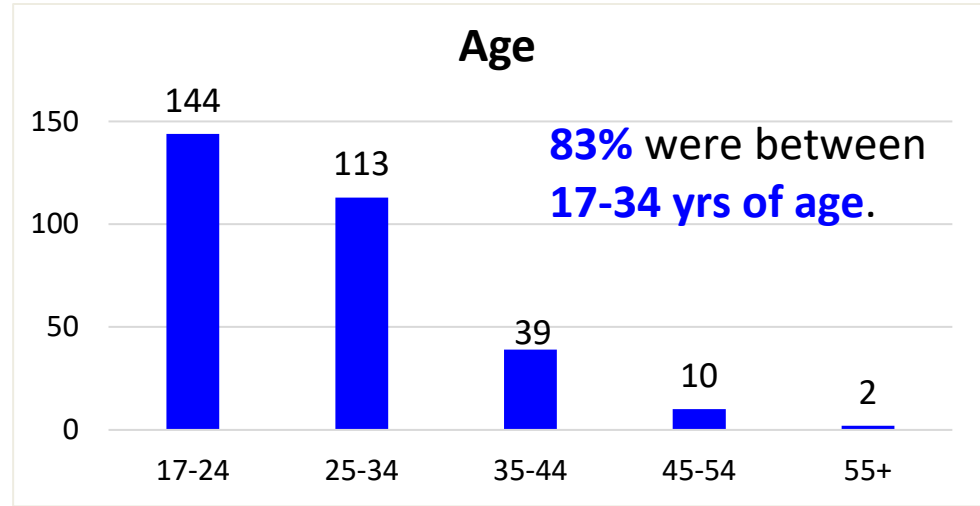

Arkansas

Demographics of the 308 RA soldiers that transitioned to Arkansas in FY23.

*Note: AI/AN= American Indian/Alaska Native; AAPI= Asian American Pacific Islander; Other= blank, other and unknown