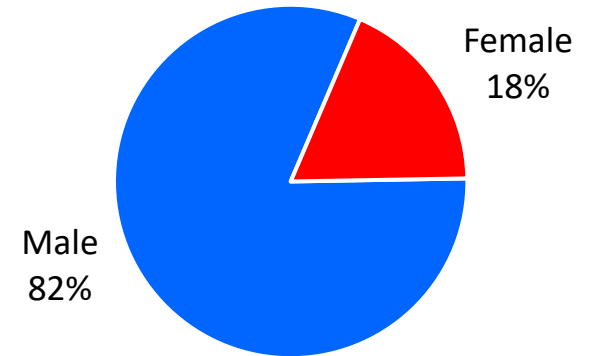

Virginia

Demographics of the 2,405 RA soldiers that transitioned to Virginia in FY23.

Age

Marital Status

Race*

Gender

*Note: AI/AN= American Indian/Alaska Native; AAPI= Asian American Pacific Islander; Other= blank, other and unknown