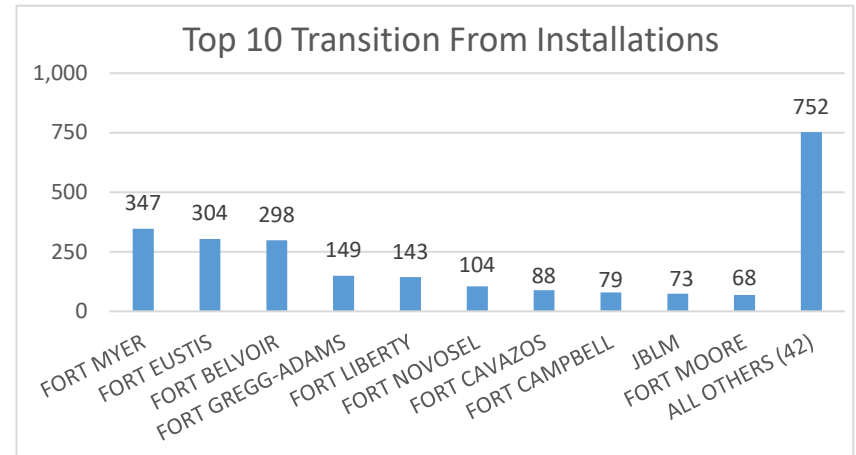

Virginia

Virginia ranked 7th in Regular Army (RA) soldier transitions. 4% (2,405) of the RA population for FY23 transitioned to Virginia.

Top 5 MSAs* in VA	FY23 Transitioned Soldiers
**D.C. Metro	761
**VA Beach	621
**Richmond	351
Charlottesville	59
Lynchburg	45

VA FY23 RA Transitions

- **59,535** (left the Army)
- **1,560** (Joined in VA)
- **631** (returned to VA; **about 60% loss**)
- **1,774** (outsiders moved to VA)
- ❖ **2,405** to VA

*MSA stands for Metropolitan Statistical Area. A MSA is a predetermined land area that contains a population center with at least 50,000 people residing within its borders (Census Bureau). Some MSAs split states however the numbers only reflect those that transitioned to VA. **ALL** numbers are those with Honorable/general service.
 ** represents an installation within the borders of that MSA.

Virginia

Demographics of the 2,405 RA soldiers that transitioned to Virginia in FY23.

Age

Marital Status

Race*

Gender

*Note: AI/AN= American Indian/Alaska Native; AAPI= Asian American Pacific Islander; Other= blank, other and unknown