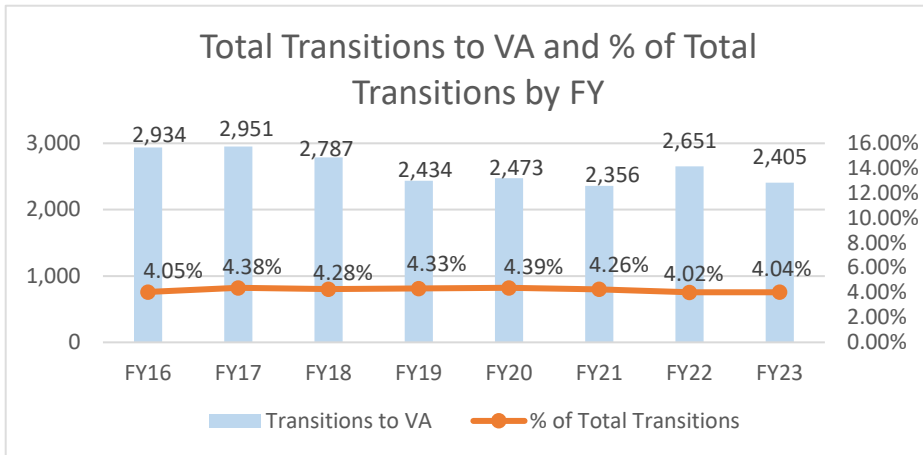

Virginia

Virginia ranked 7th in Regular Army (RA) soldier transitions. 4% (2,405) of the RA population for FY23 transitioned to Virginia.

Top 5 MSAs* in VA	FY23 Transitioned Soldiers
**D.C. Metro	761
**VA Beach	621
**Richmond	351
Charlottesville	59
Lynchburg	45

VA FY23 RA Transitions

- **59,535** (left the Army)
- **1,560** (Joined in VA)
- **631** (returned to VA; **about 60% loss**)
- **1,774** (outsiders moved to VA)
- ❖ **2,405** to VA

*MSA stands for Metropolitan Statistical Area. A MSA is a predetermined land area that contains a population center with at least 50,000 people residing within its borders (Census Bureau). Some MSAs split states however the numbers only reflect those that transitioned to VA. **ALL** numbers are those with Honorable/general service.
 ** represents an installation within the borders of that MSA.