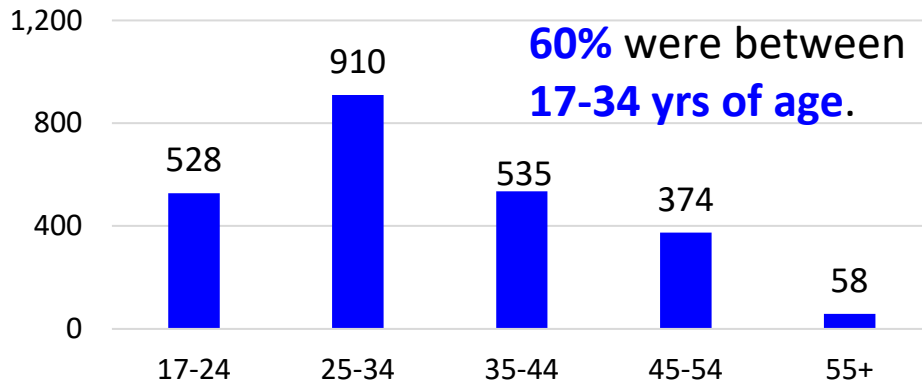

Virginia

Demographics of the 2,405 RA soldiers that transitioned to Virginia in FY23.

Age