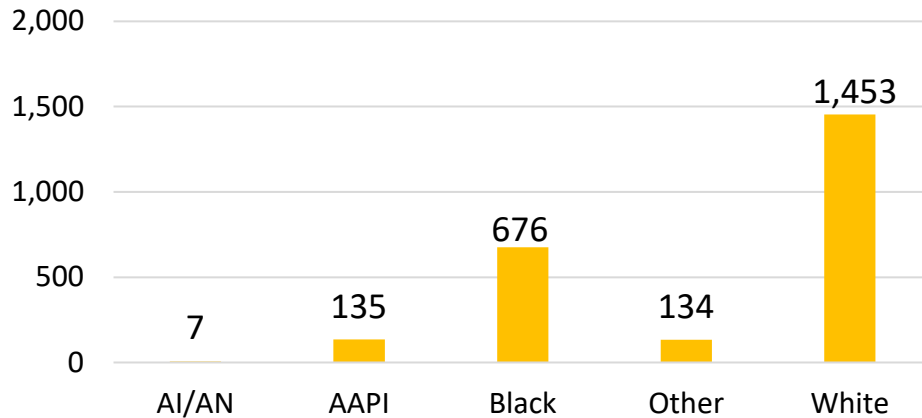

VA FY23 RA Transitions

- **59,535** (left the Army)
- **1,560** (Joined in VA)
- **631** (returned to VA; **about 60% loss**)
- **1,774** (outsiders moved to VA)
- ❖ **2,405** to VA

*MSA stands for Metropolitan Statistical Area. A MSA is a predetermined land area that contains a population center with at least 50,000 people residing within its borders (Census Bureau). Some MSAs split states however the numbers only reflect those that transitioned to VA. **ALL** numbers are those with Honorable/general service.
 ** represents an installation within the borders of that MSA.

Virginia

Demographics of the 2,405 RA soldiers that transitioned to Virginia in FY23.

Age

Marital Status

Race*

Gender

*Note: AI/AN= American Indian/Alaska Native; AAPI= Asian American Pacific Islander; Other= blank, other and unknown

Virginia

Demographics of RA Soldiers that transitioned to Virginia in FY23.