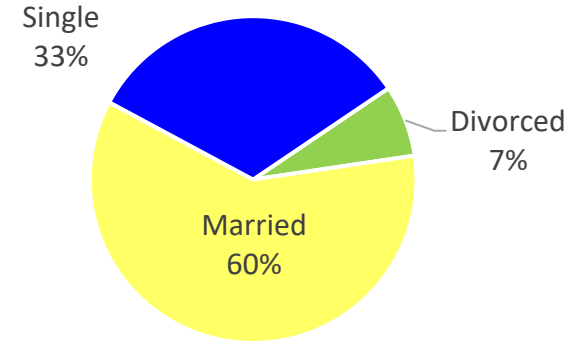

VA FY23 RA Transitions

- **59,535** (left the Army)
- **1,560** (Joined in VA)
- **631** (returned to VA; **about 60% loss**)
- **1,774** (outsiders moved to VA)
- ❖ **2,405** to VA

*MSA stands for Metropolitan Statistical Area. A MSA is a predetermined land area that contains a population center with at least 50,000 people residing within its borders (Census Bureau). Some MSAs split states however the numbers only reflect those that transitioned to VA. **ALL** numbers are those with Honorable/general service.
 ** represents an installation within the borders of that MSA.

Virginia

Demographics of the 2,405 RA soldiers that transitioned to Virginia in FY23.

Age

Marital Status

Race*

Gender

*Note: AI/AN= American Indian/Alaska Native; AAPI= Asian American Pacific Islander; Other= blank, other and unknown