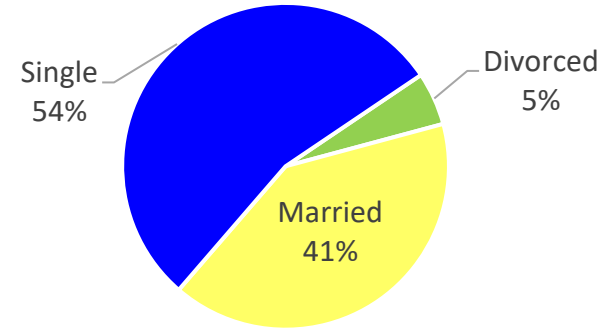

OR FY23 RA Transitions

- **59,535** (left the Army)
- **602** (Joined in OR)
- **245** (returned to OR; **about 59% loss**)
- **135** (outsiders moved to OR)
- ❖ **380** to OR

*MSA stands for Metropolitan Statistical Area. A MSA is a predetermined land area that contains a population center with at least 50,000 people residing within its borders (Census Bureau). Some MSAs split states however the numbers only reflect those that transitioned to the OR side of the MSA. **ALL** numbers are those with Honorable/general service.

Oregon

Demographics of the 380 RA soldiers that transitioned to Oregon in FY23.

Age

Marital Status

Race*

Gender

*Note: AI/AN= American Indian/Alaska Native; AAPI= Asian American Pacific Islander; Other= blank, other and unknown

Oregon

Demographics of RA Soldiers that transitioned to Oregon in FY23.