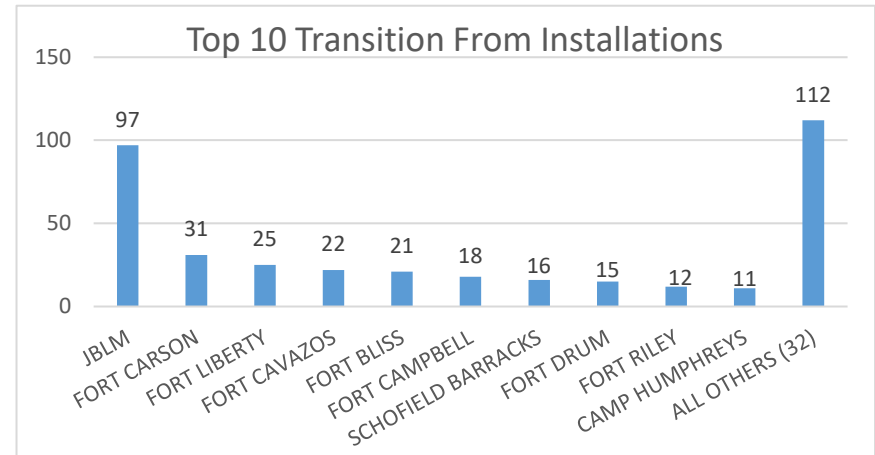

Oregon

Oregon ranked 31st in Regular Army (RA) soldier transitions. 1% (380) of the RA population for FY23 transitioned to Oregon.

Top 5 MSAs* in OR	FY23 Transitioned Soldiers
Portland	129
Salem	49
Eugene	46
Medford	24
Bend	24

OR FY23 RA Transitions

- **59,535** (left the Army)
- **602** (Joined in OR)
- **245** (returned to OR; **about 59% loss**)
- **135** (outsiders moved to OR)
- ❖ **380** to OR

*MSA stands for Metropolitan Statistical Area. A MSA is a predetermined land area that contains a population center with at least 50,000 people residing within its borders (Census Bureau). Some MSAs split states however the numbers only reflect those that transitioned to the OR side of the MSA. **ALL** numbers are those with Honorable/general service.

Oregon

Demographics of the 380 RA soldiers that transitioned to Oregon in FY23.

Age

Marital Status

Race*

Gender

*Note: AI/AN= American Indian/Alaska Native; AAPI= Asian American Pacific Islander; Other= blank, other and unknown