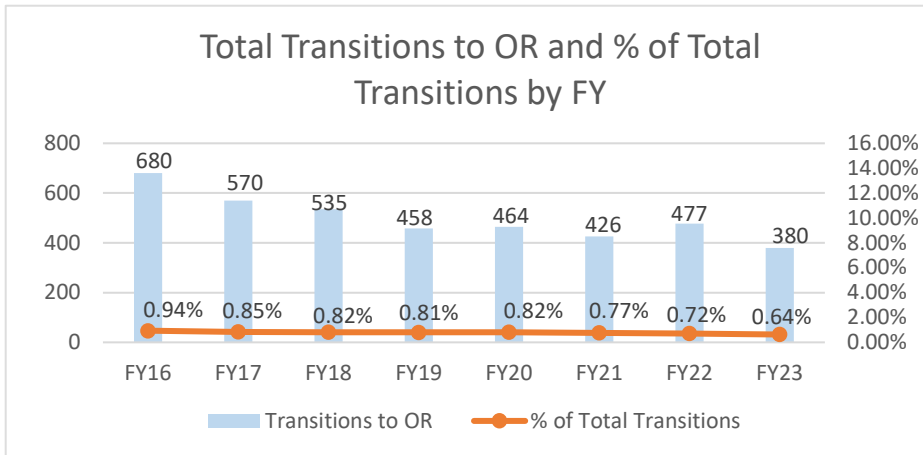

Oregon

Oregon ranked 31st in Regular Army (RA) soldier transitions. 1% (380) of the RA population for FY23 transitioned to Oregon.

Top 5 MSAs* in OR	FY23 Transitioned Soldiers
Portland	129
Salem	49
Eugene	46
Medford	24
Bend	24

OR FY23 RA Transitions

- **59,535** (left the Army)
- **602** (Joined in OR)
- **245** (returned to OR; **about 59% loss**)
- **135** (outsiders moved to OR)
- ❖ **380** to OR

*MSA stands for Metropolitan Statistical Area. A MSA is a predetermined land area that contains a population center with at least 50,000 people residing within its borders (Census Bureau). Some MSAs split states however the numbers only reflect those that transitioned to the OR side of the MSA. **ALL** numbers are those with Honorable/general service.