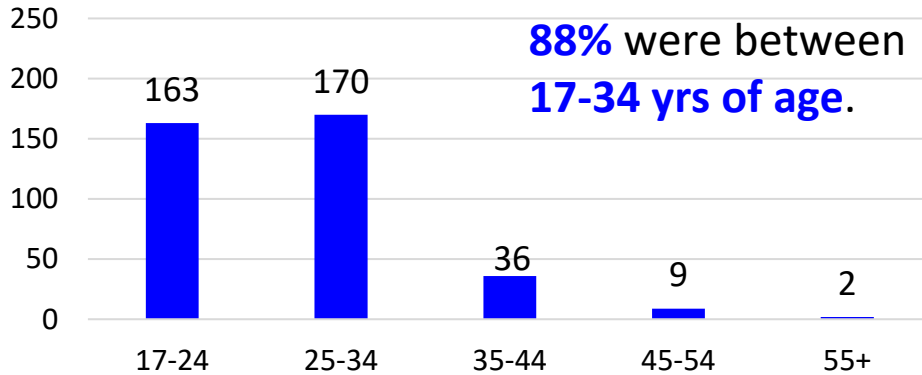

OR FY23 RA Transitions

- **59,535** (left the Army)
- **602** (Joined in OR)
- **245** (returned to OR; **about 59% loss**)
- **135** (outsiders moved to OR)
- ❖ **380** to OR

*MSA stands for Metropolitan Statistical Area. A MSA is a predetermined land area that contains a population center with at least 50,000 people residing within its borders (Census Bureau). Some MSAs split states however the numbers only reflect those that transitioned to the OR side of the MSA. **ALL** numbers are those with Honorable/general service.

Oregon

Demographics of the 380 RA soldiers that transitioned to Oregon in FY23.

Age

Marital Status

Race*

Gender

*Note: AI/AN= American Indian/Alaska Native; AAPI= Asian American Pacific Islander; Other= blank, other and unknown