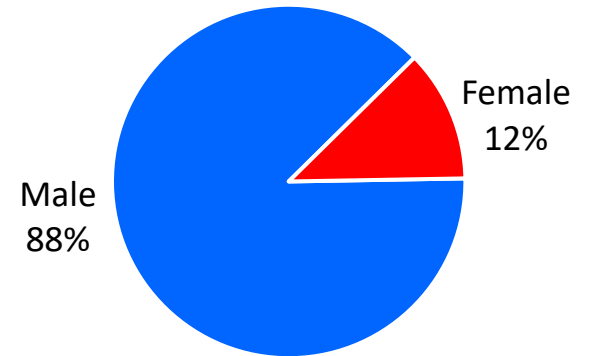

OR FY23 RA Transitions

- **59,535** (left the Army)
- **602** (Joined in OR)
- **245** (returned to OR; **about 59% loss**)
- **135** (outsiders moved to OR)
- ❖ **380** to OR

*MSA stands for Metropolitan Statistical Area. A MSA is a predetermined land area that contains a population center with at least 50,000 people residing within its borders (Census Bureau). Some MSAs split states however the numbers only reflect those that transitioned to the OR side of the MSA. **ALL** numbers are those with Honorable/general service.

Oregon

Demographics of the 380 RA soldiers that transitioned to Oregon in FY23.

Age

Marital Status

Race*

Gender

*Note: AI/AN= American Indian/Alaska Native; AAPI= Asian American Pacific Islander; Other= blank, other and unknown