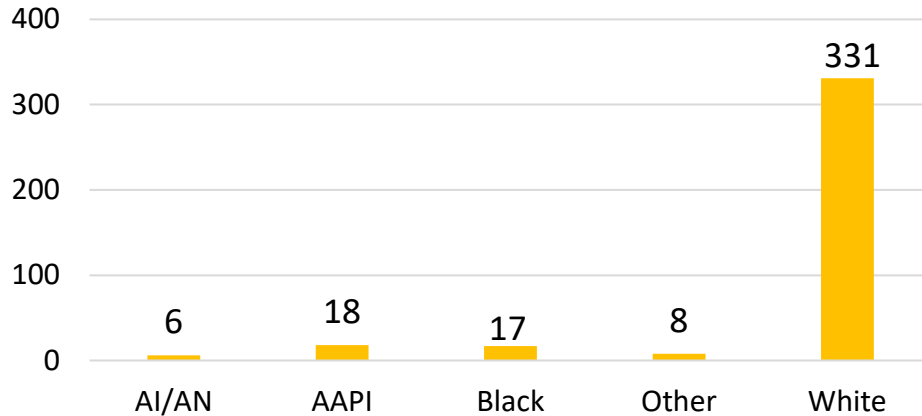

OR FY23 RA Transitions

- **59,535** (left the Army)
- **602** (Joined in OR)
- **245** (returned to OR; **about 59% loss**)
- **135** (outsiders moved to OR)
- ❖ **380** to OR

*MSA stands for Metropolitan Statistical Area. A MSA is a predetermined land area that contains a population center with at least 50,000 people residing within its borders (Census Bureau). Some MSAs split states however the numbers only reflect those that transitioned to the OR side of the MSA. **ALL** numbers are those with Honorable/general service.

Oregon

Demographics of the 380 RA soldiers that transitioned to Oregon in FY23.

Age

Marital Status

Race*

Gender

*Note: AI/AN= American Indian/Alaska Native; AAPI= Asian American Pacific Islander; Other= blank, other and unknown

Oregon

Demographics of RA Soldiers that transitioned to Oregon in FY23.