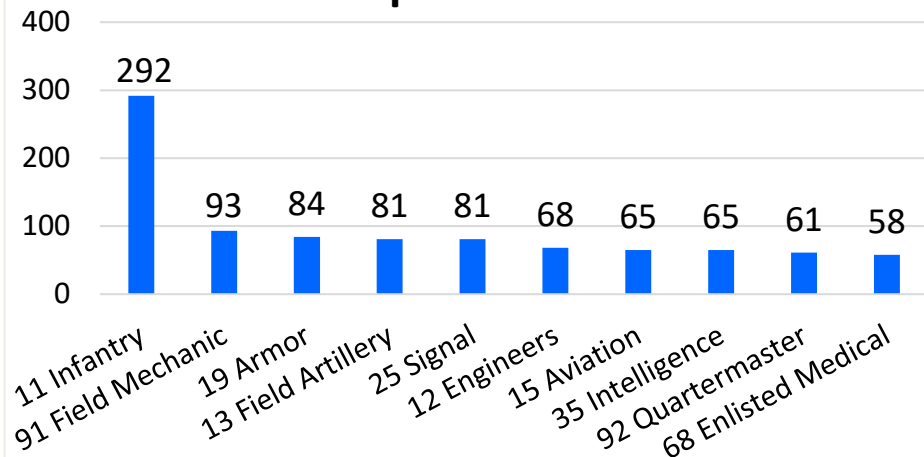

Ohio

Ohio ranked 14th in Regular Army (RA) soldier transitions. 2% (1,220) of the RA population for FY23 transitioned to Ohio.

Top 5 MSAs* in OH	FY23 Transitioned Soldiers
Columbus	227
Cincinnati	167
Cleveland	163
Dayton	105
Akron	77

OH FY23 RA Transitions

- **59,535** (left the Army)
- **1,836** (Joined in OH)
- **925** (returned to OH; **about 50% loss**)
- **295** (outsiders moved to OH)
- ❖ **1,220** to OH

*MSA stands for Metropolitan Statistical Area. A MSA is a predetermined land area that contains a population center with at least 50,000 people residing within its borders (Census Bureau). Some MSAs split states however the numbers only reflect those that transitioned to the OH side of the MSA. **ALL** numbers are those with Honorable/general service.

Ohio

Demographics of the 1,220 RA soldiers that transitioned to Ohio in FY23.

*Note: AI/AN= American Indian/Alaska Native; AAPI= Asian American Pacific Islander; Other= blank, other and unknown

Ohio

Demographics of RA Soldiers that transitioned to Ohio in FY23.

Top 10 MOSs

Rank

Total Years in Active Component

Separation Type