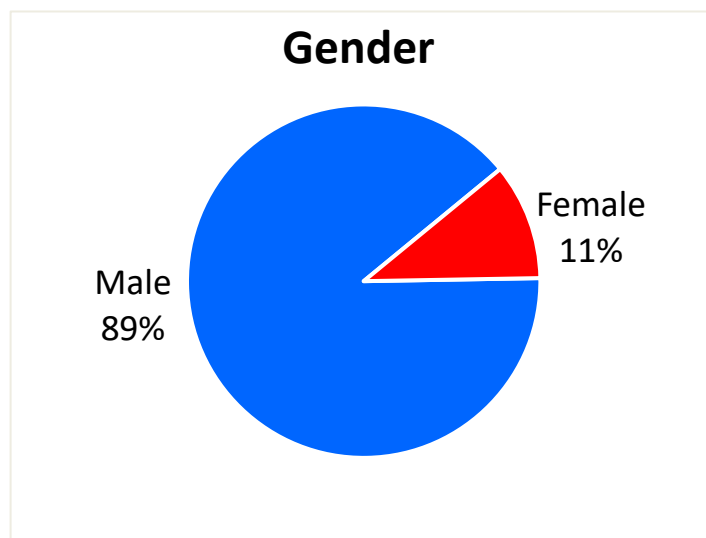

Ohio

Demographics of the 1,220 RA soldiers that transitioned to Ohio in FY23.

*Note: AI/AN= American Indian/Alaska Native; AAPI= Asian American Pacific Islander; Other= blank, other and unknown