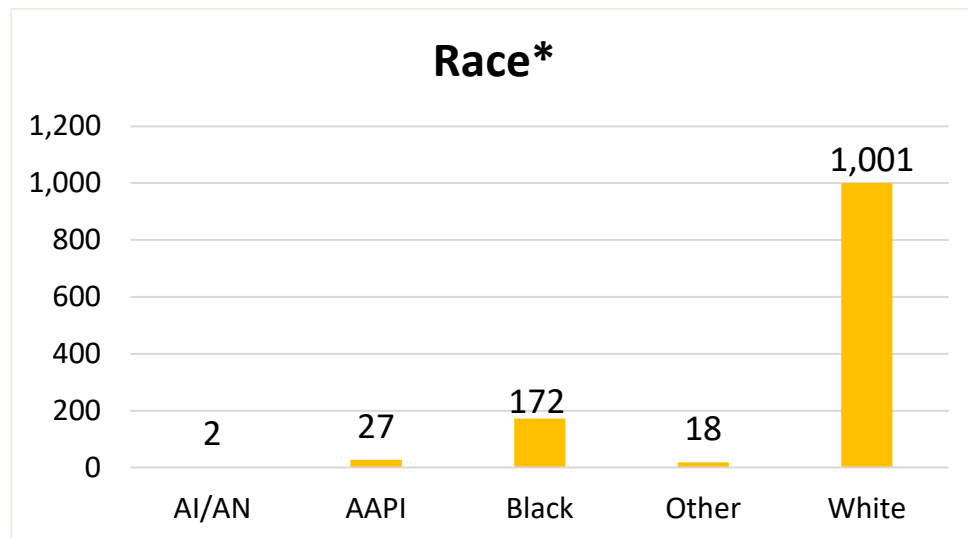

Ohio

Ohio ranked 14th in Regular Army (RA) soldier transitions. 2% (1,220) of the RA population for FY23 transitioned to Ohio.

Top 5 MSAs* in OH	FY23 Transitioned Soldiers
Columbus	227
Cincinnati	167
Cleveland	163
Dayton	105
Akron	77

OH FY23 RA Transitions

- **59,535** (left the Army)
- **1,836** (Joined in OH)
- **925** (returned to OH; **about 50% loss**)
- **295** (outsiders moved to OH)
- ❖ **1,220** to OH

*MSA stands for Metropolitan Statistical Area. A MSA is a predetermined land area that contains a population center with at least 50,000 people residing within its borders (Census Bureau). Some MSAs split states however the numbers only reflect those that transitioned to the OH side of the MSA. **ALL** numbers are those with Honorable/general service.

Ohio

Demographics of the 1,220 RA soldiers that transitioned to Ohio in FY23.

*Note: AI/AN= American Indian/Alaska Native; AAPI= Asian American Pacific Islander; Other= blank, other and unknown

Ohio

Demographics of RA Soldiers that transitioned to Ohio in FY23.