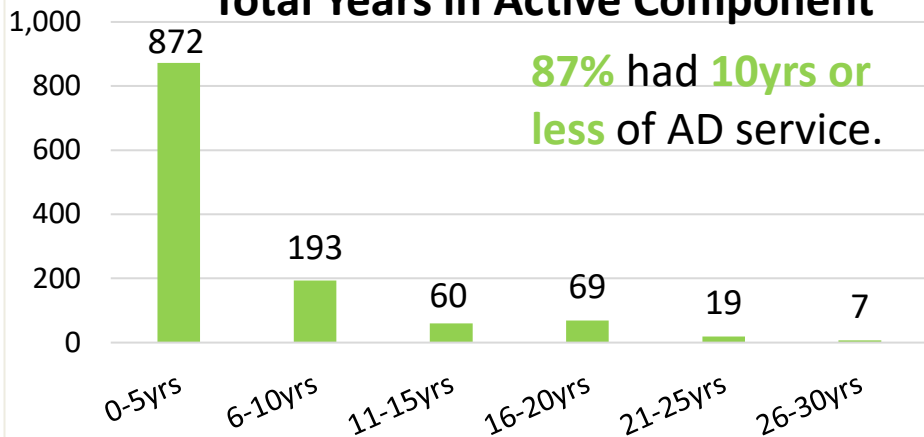

OH FY23 RA Transitions

- **59,535** (left the Army)
- **1,836** (Joined in OH)
- **925** (returned to OH; **about 50% loss**)
- **295** (outsiders moved to OH)
- ❖ **1,220** to OH

*MSA stands for Metropolitan Statistical Area. A MSA is a predetermined land area that contains a population center with at least 50,000 people residing within its borders (Census Bureau). Some MSAs split states however the numbers only reflect those that transitioned to the OH side of the MSA. **ALL** numbers are those with Honorable/general service.

Ohio

Demographics of the 1,220 RA soldiers that transitioned to Ohio in FY23.

*Note: AI/AN= American Indian/Alaska Native; AAPI= Asian American Pacific Islander; Other= blank, other and unknown

Ohio

Demographics of RA Soldiers that transitioned to Ohio in FY23.

Top 10 MOSs

Rank

Total Years in Active Component

Separation Type