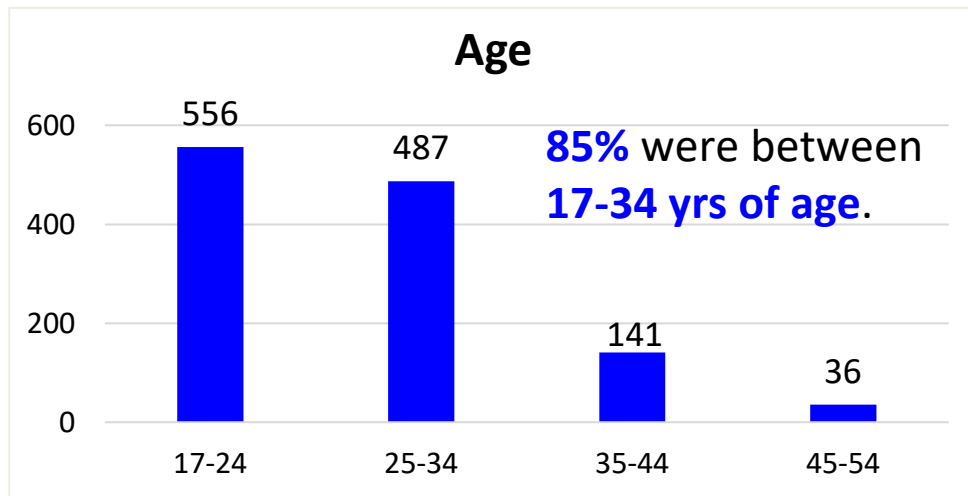

Ohio

Demographics of the 1,220 RA soldiers that transitioned to Ohio in FY23.

*Note: AI/AN= American Indian/Alaska Native; AAPI= Asian American Pacific Islander; Other= blank, other and unknown