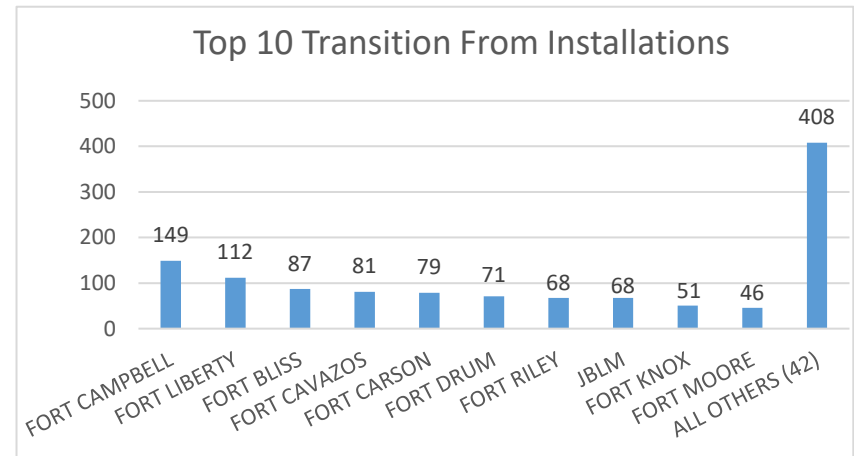

Ohio

Ohio ranked 14th in Regular Army (RA) soldier transitions. 2% (1,220) of the RA population for FY23 transitioned to Ohio.

Top 5 MSAs* in OH	FY23 Transitioned Soldiers
Columbus	227
Cincinnati	167
Cleveland	163
Dayton	105
Akron	77

OH FY23 RA Transitions

- **59,535** (left the Army)
- **1,836** (Joined in OH)
- **925** (returned to OH; **about 50% loss**)
- **295** (outsiders moved to OH)
- ❖ **1,220** to OH

*MSA stands for Metropolitan Statistical Area. A MSA is a predetermined land area that contains a population center with at least 50,000 people residing within its borders (Census Bureau). Some MSAs split states however the numbers only reflect those that transitioned to the OH side of the MSA. **ALL** numbers are those with Honorable/general service.