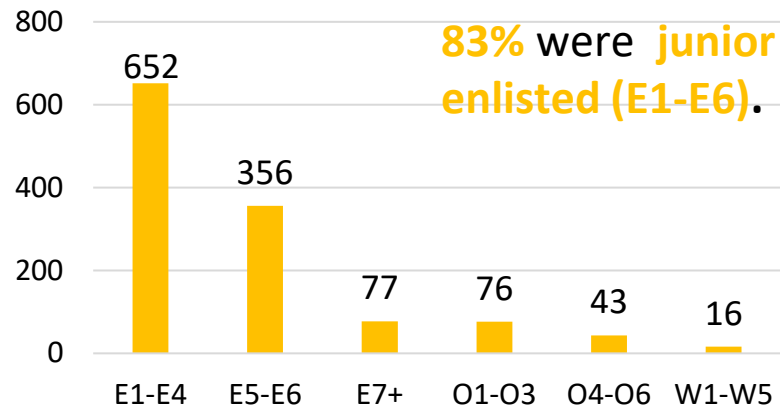

OH FY23 RA Transitions

- **59,535** (left the Army)
- **1,836** (Joined in OH)
- **925** (returned to OH; **about 50% loss**)
- **295** (outsiders moved to OH)
- ❖ **1,220** to OH

*MSA stands for Metropolitan Statistical Area. A MSA is a predetermined land area that contains a population center with at least 50,000 people residing within its borders (Census Bureau). Some MSAs split states however the numbers only reflect those that transitioned to the OH side of the MSA. **ALL** numbers are those with Honorable/general service.

Ohio

Demographics of the 1,220 RA soldiers that transitioned to Ohio in FY23.

*Note: AI/AN= American Indian/Alaska Native; AAPI= Asian American Pacific Islander; Other= blank, other and unknown

Ohio

Demographics of RA Soldiers that transitioned to Ohio in FY23.

Top 10 MOSs

Rank

Total Years in Active Component

Separation Type