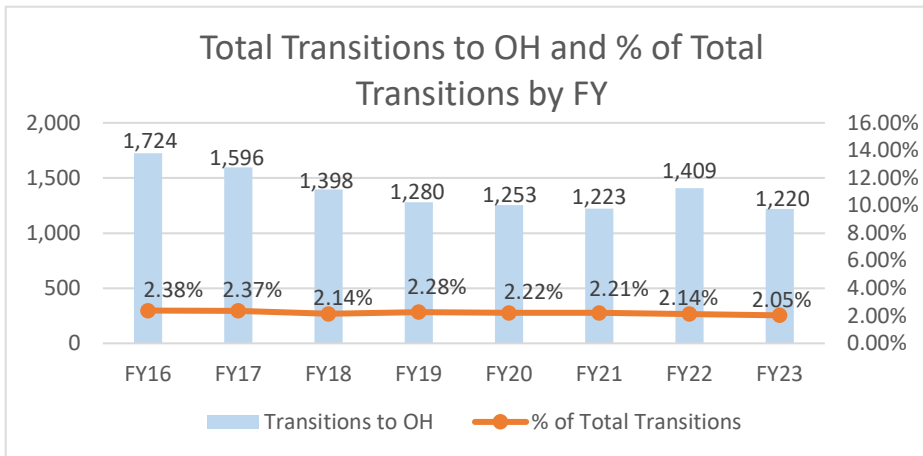

Ohio

Ohio ranked 14th in Regular Army (RA) soldier transitions. 2% (1,220) of the RA population for FY23 transitioned to Ohio.

Top 5 MSAs* in OH	FY23 Transitioned Soldiers
Columbus	227
Cincinnati	167
Cleveland	163
Dayton	105
Akron	77

OH FY23 RA Transitions

- **59,535** (left the Army)
- **1,836** (Joined in OH)
- **925** (returned to OH; **about 50% loss**)
- **295** (outsiders moved to OH)
- ❖ **1,220** to OH

*MSA stands for Metropolitan Statistical Area. A MSA is a predetermined land area that contains a population center with at least 50,000 people residing within its borders (Census Bureau). Some MSAs split states however the numbers only reflect those that transitioned to the OH side of the MSA. **ALL** numbers are those with Honorable/general service.