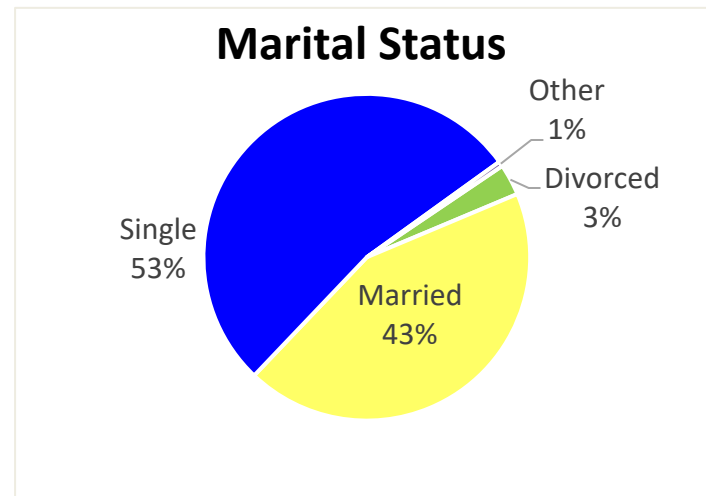

Ohio

Ohio ranked 14th in Regular Army (RA) soldier transitions. 2% (1,220) of the RA population for FY23 transitioned to Ohio.

Top 5 MSAs* in OH	FY23 Transitioned Soldiers
Columbus	227
Cincinnati	167
Cleveland	163
Dayton	105
Akron	77

OH FY23 RA Transitions

- **59,535** (left the Army)
- **1,836** (Joined in OH)
- **925** (returned to OH; **about 50% loss**)
- **295** (outsiders moved to OH)
- ❖ **1,220** to OH

*MSA stands for Metropolitan Statistical Area. A MSA is a predetermined land area that contains a population center with at least 50,000 people residing within its borders (Census Bureau). Some MSAs split states however the numbers only reflect those that transitioned to the OH side of the MSA. **ALL** numbers are those with Honorable/general service.

Ohio

Demographics of the 1,220 RA soldiers that transitioned to Ohio in FY23.

*Note: AI/AN= American Indian/Alaska Native; AAPI= Asian American Pacific Islander; Other= blank, other and unknown

Ohio

Demographics of RA Soldiers that transitioned to Ohio in FY23.