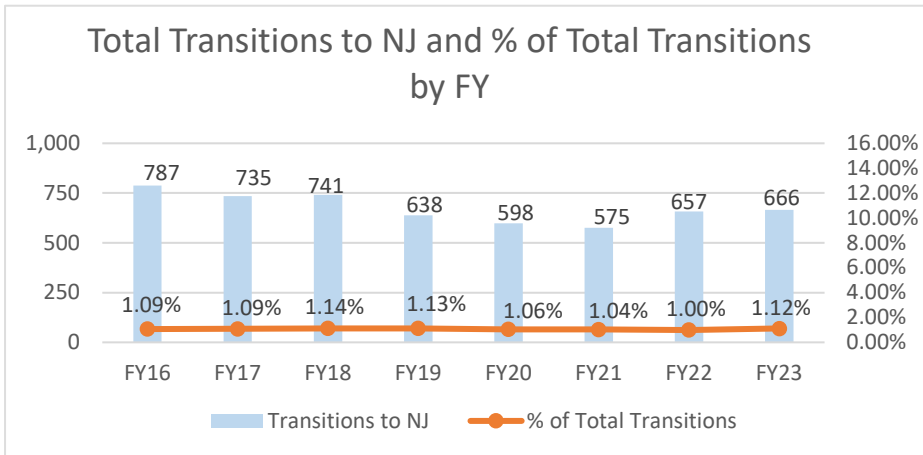

New Jersey

New Jersey ranked 25th in Regular Army (RA) soldier transitions. 1% (666) of the RA population for FY23 transitioned to New Jersey.

Top 5 MSAs* in NJ	FY23 Transitioned Soldiers
NJ-Long Island	430
**Camden	138
Trenton	25
Atlantic City	25
Allentown	18

NJ FY23 RA Transitions

- **59,535** (left the Army)
- **869** (Joined in NJ)
- **287** (returned to NJ; **about 67% loss**)
- **379** (outsiders moved to NJ)
- ❖ **666 to NJ**

*MSA stands for Metropolitan Statistical Area. A MSA is a predetermined land area that contains a population center with at least 50,000 people residing within its borders (Census Bureau). Some of the MSAs cross state lines but the numbers only represent the NJ side of the MSA. **ALL** numbers are those with Honorable/general service.