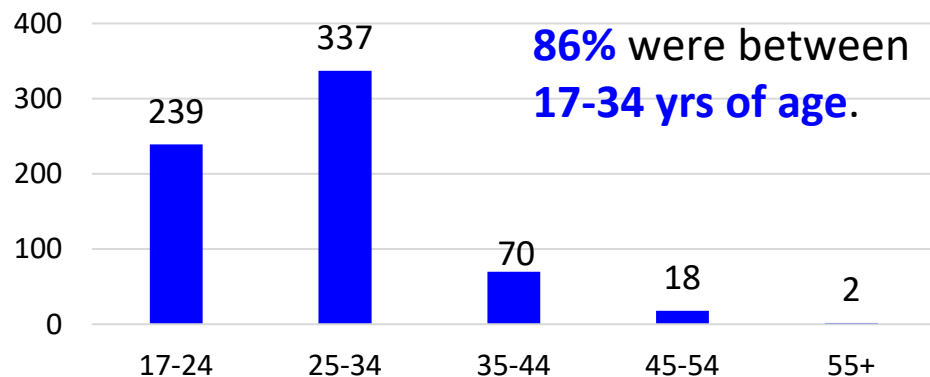

** represents an installation at that MSA.

New Jersey

Demographics of the 666 RA soldiers that transitioned to New Jersey in FY23.

Age

Marital Status

Race*

Gender

*Note: AI/AN= American Indian/Alaska Native; AAPI= Asian American Pacific Islander; Other= blank, other and unknown