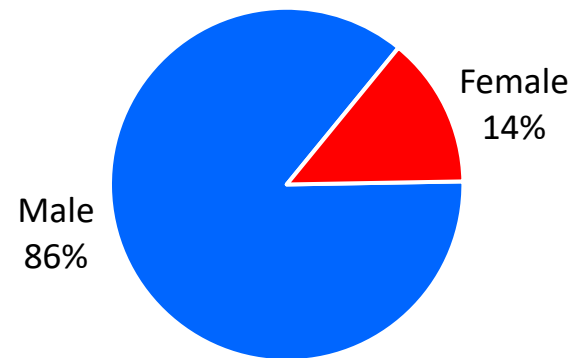

** represents an installation at that MSA.

New Jersey

Demographics of the 666 RA soldiers that transitioned to New Jersey in FY23.

Age

Marital Status

Race*

Gender

*Note: AI/AN= American Indian/Alaska Native; AAPI= Asian American Pacific Islander; Other= blank, other and unknown