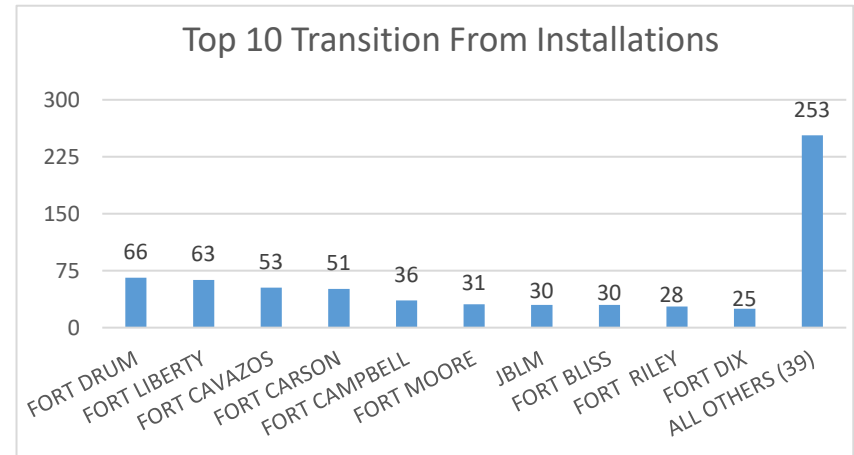

New Jersey

New Jersey ranked 25th in Regular Army (RA) soldier transitions. 1% (666) of the RA population for FY23 transitioned to New Jersey.

Top 5 MSAs* in NJ	FY23 Transitioned Soldiers
NJ-Long Island	430
**Camden	138
Trenton	25
Atlantic City	25
Allentown	18

NJ FY23 RA Transitions

- **59,535** (left the Army)
- **869** (Joined in NJ)
- **287** (returned to NJ; **about 67% loss**)
- **379** (outsiders moved to NJ)
- ❖ **666 to NJ**

*MSA stands for Metropolitan Statistical Area. A MSA is a predetermined land area that contains a population center with at least 50,000 people residing within its borders (Census Bureau). Some of the MSAs cross state lines but the numbers only represent the NJ side of the MSA. **ALL** numbers are those with Honorable/general service.

** represents an installation at that MSA.

New Jersey

Demographics of the 666 RA soldiers that transitioned to New Jersey in FY23.

Age

Marital Status

Race*

Gender

*Note: AI/AN= American Indian/Alaska Native; AAPI= Asian American Pacific Islander; Other= blank, other and unknown