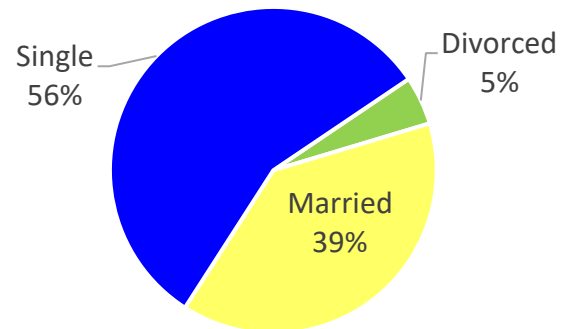

NJ FY23 RA Transitions

- **59,535** (left the Army)
- **869** (Joined in NJ)
- **287** (returned to NJ; **about 67% loss**)
- **379** (outsiders moved to NJ)
- ❖ **666 to NJ**

*MSA stands for Metropolitan Statistical Area. A MSA is a predetermined land area that contains a population center with at least 50,000 people residing within its borders (Census Bureau). Some of the MSAs cross state lines but the numbers only represent the NJ side of the MSA. **ALL** numbers are those with Honorable/general service.

** represents an installation at that MSA.

New Jersey

Demographics of the 666 RA soldiers that transitioned to New Jersey in FY23.

Age

Marital Status

Race*

Gender

*Note: AI/AN= American Indian/Alaska Native; AAPI= Asian American Pacific Islander; Other= blank, other and unknown