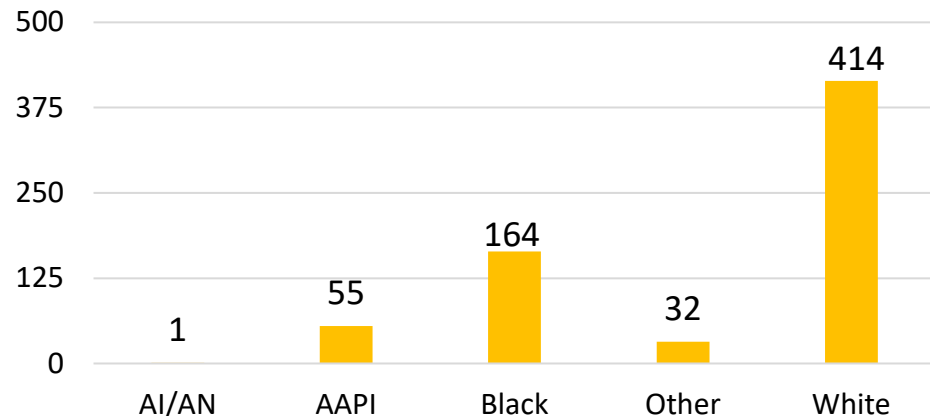

** represents an installation at that MSA.

New Jersey

Demographics of the 666 RA soldiers that transitioned to New Jersey in FY23.

Age

Marital Status

Race*

Gender

*Note: AI/AN= American Indian/Alaska Native; AAPI= Asian American Pacific Islander; Other= blank, other and unknown