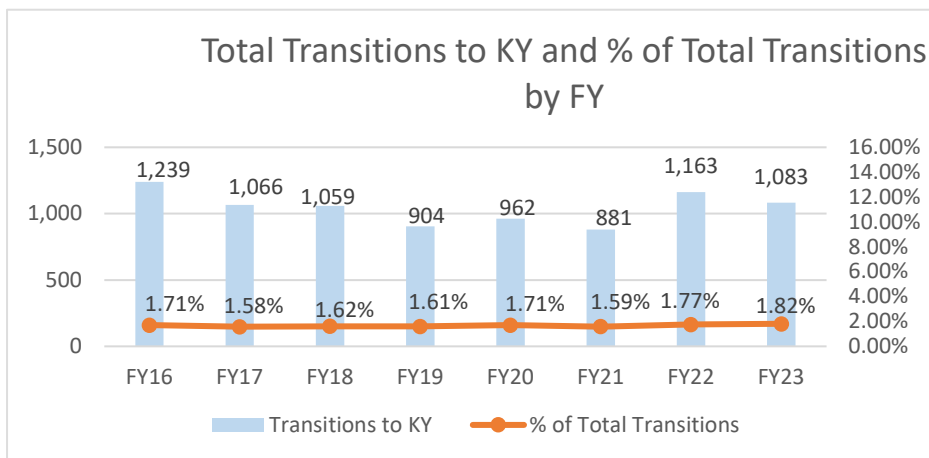

Kentucky

Kentucky ranked 18th in Regular Army (RA) soldier transitions. 2% (1,083) of the RA population for FY23 transitioned to Kentucky.

Top 5 MSAs* in KY	FY23 Transitioned Soldiers
**Clarksville	322
**Elizabethtown	225
Louisville	127
Cincinnati	65
Lexington	59

KY FY23 RA Transitions

- **59,535** (left the Army)
- **740** (Joined in KY)
- **202** (returned to KY; **about 73% loss**)
- **881** (outsiders moved to KY)

❖ 1,083 to KY

*MSA stands for Metropolitan Statistical Area. A MSA is a predetermined land area that contains a population center with at least 50,000 people residing within its borders (Census Bureau). Some MSAs split states however the numbers only reflect those that transitioned to KY. **ALL** numbers are those with Honorable/general service.

** represents an installation within the borders of that MSA..

Kentucky

Demographics of the 1,083 RA soldiers that transitioned to Kentucky in FY23.

Age

74% were between 17-34 yrs of age.

Marital Status

Race*