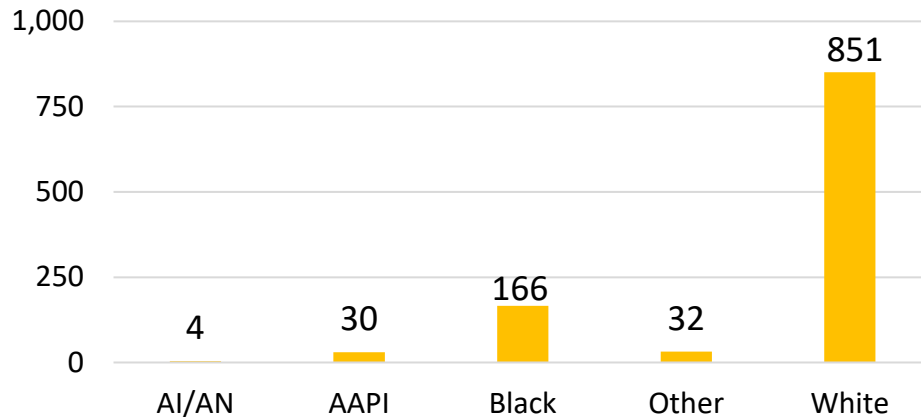

KY FY23 RA Transitions

- **59,535** (left the Army)
- **740** (Joined in KY)
- **202** (returned to KY; **about 73% loss**)
- **881** (outsiders moved to KY)

❖ 1,083 to KY

*MSA stands for Metropolitan Statistical Area. A MSA is a predetermined land area that contains a population center with at least 50,000 people residing within its borders (Census Bureau). Some MSAs split states however the numbers only reflect those that transitioned to KY. **ALL** numbers are those with Honorable/general service.

** represents an installation within the borders of that MSA..

Kentucky

Demographics of the 1,083 RA soldiers that transitioned to Kentucky in FY23.

Age

74% were between 17-34 yrs of age.

Marital Status

Race*

Gender

*Note: AI/AN= American Indian/Alaska Native; AAPI= Asian American Pacific Islander; Other= blank, other and unknown

Kentucky

Demographics of RA Soldiers that transitioned to Kentucky in FY23.