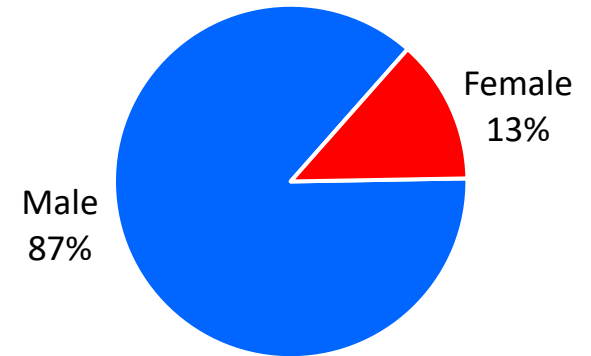

KY FY23 RA Transitions

- **59,535** (left the Army)
- **740** (Joined in KY)
- **202** (returned to KY; **about 73% loss**)
- **881** (outsiders moved to KY)

❖ 1,083 to KY

*MSA stands for Metropolitan Statistical Area. A MSA is a predetermined land area that contains a population center with at least 50,000 people residing within its borders (Census Bureau). Some MSAs split states however the numbers only reflect those that transitioned to KY. **ALL** numbers are those with Honorable/general service.

** represents an installation within the borders of that MSA..

Kentucky

Demographics of the 1,083 RA soldiers that transitioned to Kentucky in FY23.

Age

74% were between 17-34 yrs of age.

Marital Status

Race*

Gender

*Note: AI/AN= American Indian/Alaska Native; AAPI= Asian American Pacific Islander; Other= blank, other and unknown

Kentucky

Demographics of RA Soldiers that transitioned to Kentucky in FY23.