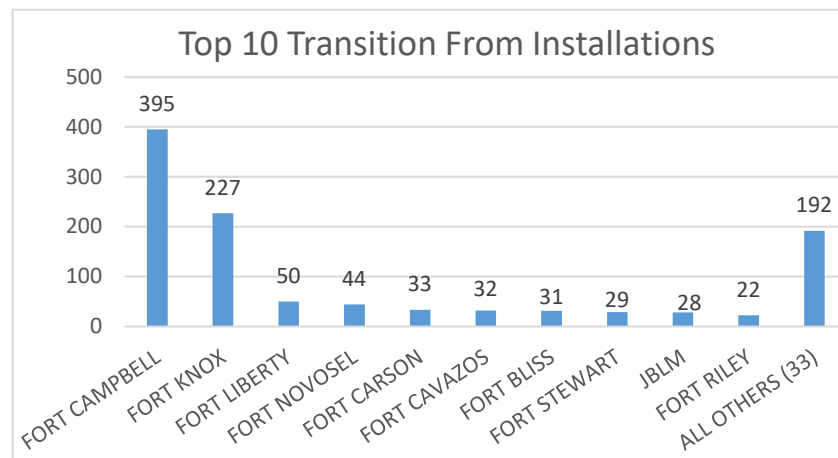

Kentucky

Kentucky ranked 18th in Regular Army (RA) soldier transitions. 2% (1,083) of the RA population for FY23 transitioned to Kentucky.

Top 5 MSAs* in KY	FY23 Transitioned Soldiers
**Clarksville	322
**Elizabethtown	225
Louisville	127
Cincinnati	65
Lexington	59

KY FY23 RA Transitions

- **59,535** (left the Army)
- **740** (Joined in KY)
- **202** (returned to KY; **about 73% loss**)
- **881** (outsiders moved to KY)

❖ 1,083 to KY

*MSA stands for Metropolitan Statistical Area. A MSA is a predetermined land area that contains a population center with at least 50,000 people residing within its borders (Census Bureau). Some MSAs split states however the numbers only reflect those that transitioned to KY. **ALL** numbers are those with Honorable/general service.

** represents an installation within the borders of that MSA..

Kentucky

Demographics of the 1,083 RA soldiers that transitioned to Kentucky in FY23.

Age

74% were between 17-34 yrs of age.

Marital Status

Race*