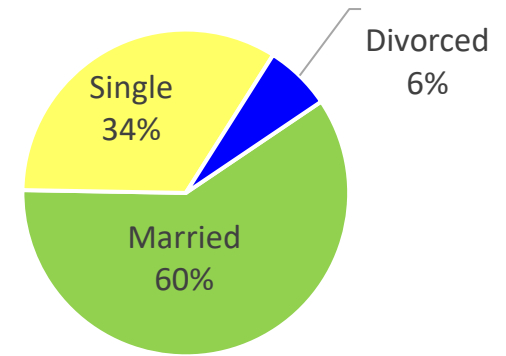

KY FY23 RA Transitions

- **59,535** (left the Army)
- **740** (Joined in KY)
- **202** (returned to KY; **about 73% loss**)
- **881** (outsiders moved to KY)

❖ 1,083 to KY

*MSA stands for Metropolitan Statistical Area. A MSA is a predetermined land area that contains a population center with at least 50,000 people residing within its borders (Census Bureau). Some MSAs split states however the numbers only reflect those that transitioned to KY. **ALL** numbers are those with Honorable/general service.

** represents an installation within the borders of that MSA..

Kentucky

Demographics of the 1,083 RA soldiers that transitioned to Kentucky in FY23.

Age

74% were between 17-34 yrs of age.

Marital Status

Race*

Gender

*Note: AI/AN= American Indian/Alaska Native; AAPI= Asian American Pacific Islander; Other= blank, other and unknown

Kentucky

Demographics of RA Soldiers that transitioned to Kentucky in FY23.