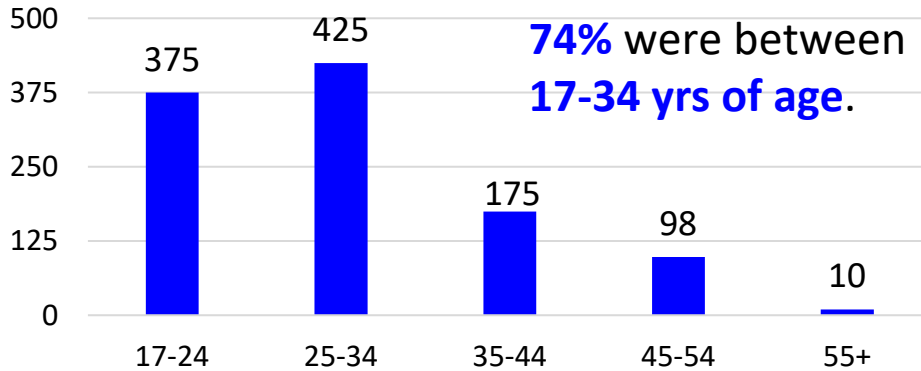

KY FY23 RA Transitions

- **59,535** (left the Army)
- **740** (Joined in KY)
- **202** (returned to KY; **about 73% loss**)
- **881** (outsiders moved to KY)

❖ 1,083 to KY

*MSA stands for Metropolitan Statistical Area. A MSA is a predetermined land area that contains a population center with at least 50,000 people residing within its borders (Census Bureau). Some MSAs split states however the numbers only reflect those that transitioned to KY. **ALL** numbers are those with Honorable/general service.

** represents an installation within the borders of that MSA..

Kentucky

Demographics of the 1,083 RA soldiers that transitioned to Kentucky in FY23.

Age

74% were between 17-34 yrs of age.

Marital Status

Race*