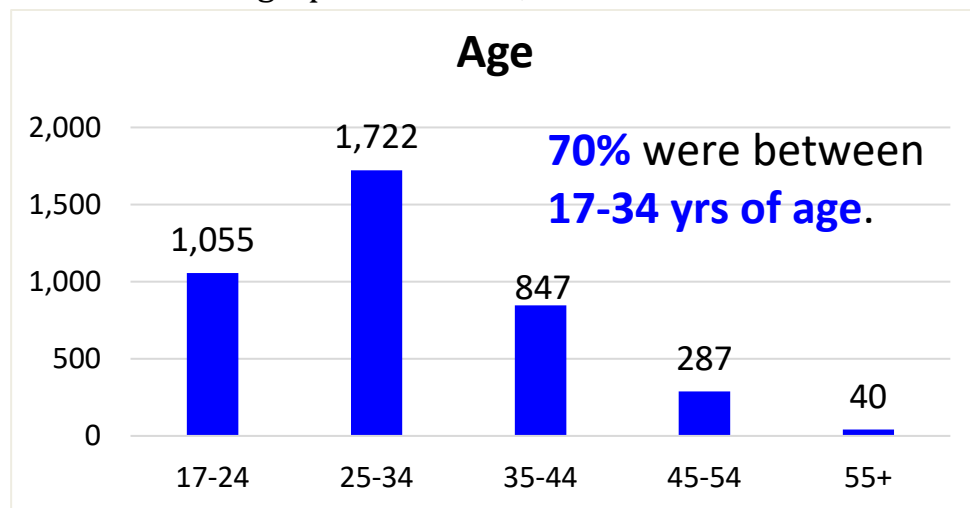

GA FY23 RA Transitions

- **59,535** (left the Army)
- **3,297** (Joined in GA)
- **1,224** (returned to GA; **about 63% loss**)
- **2,727** (outsiders moved to GA)
- ❖ **3,951** to GA

*MSA stands for Metropolitan Statistical Area. A MSA is a predetermined land area that contains a population center with at least 50,000 people residing within its borders (Census Bureau). Some MSAs split states however the numbers only reflect those that transitioned to GA. **ALL** numbers are those with Honorable/general service.

** represents an installation within the borders of that MSA.

Georgia

Demographics of the 3,951 RA soldiers that transitioned to Georgia in FY23.

*Note: AI/AN= American Indian/Alaska Native; AAPI= Asian American Pacific Islander; Other= blank, other and unknown