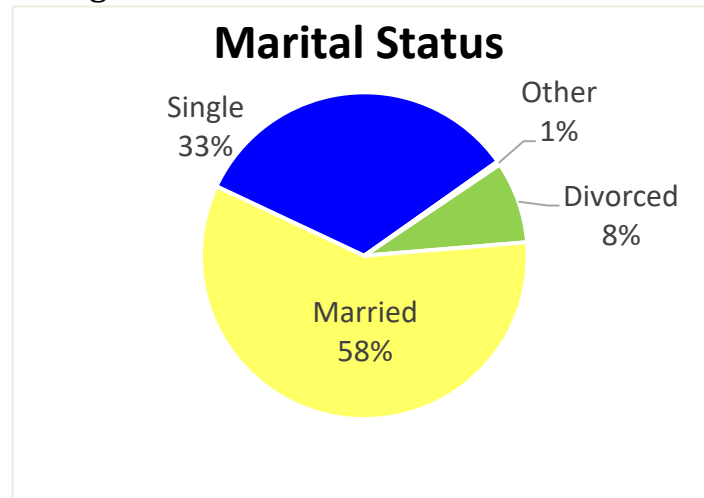

GA FY23 RA Transitions

- **59,535** (left the Army)
- **3,297** (Joined in GA)
- **1,224** (returned to GA; **about 63% loss**)
- **2,727** (outsiders moved to GA)
- ❖ **3,951** to GA

*MSA stands for Metropolitan Statistical Area. A MSA is a predetermined land area that contains a population center with at least 50,000 people residing within its borders (Census Bureau). Some MSAs split states however the numbers only reflect those that transitioned to GA. **ALL** numbers are those with Honorable/general service.

** represents an installation within the borders of that MSA.

Georgia

Demographics of the 3,951 RA soldiers that transitioned to Georgia in FY23.

*Note: AI/AN= American Indian/Alaska Native; AAPI= Asian American Pacific Islander; Other= blank, other and unknown