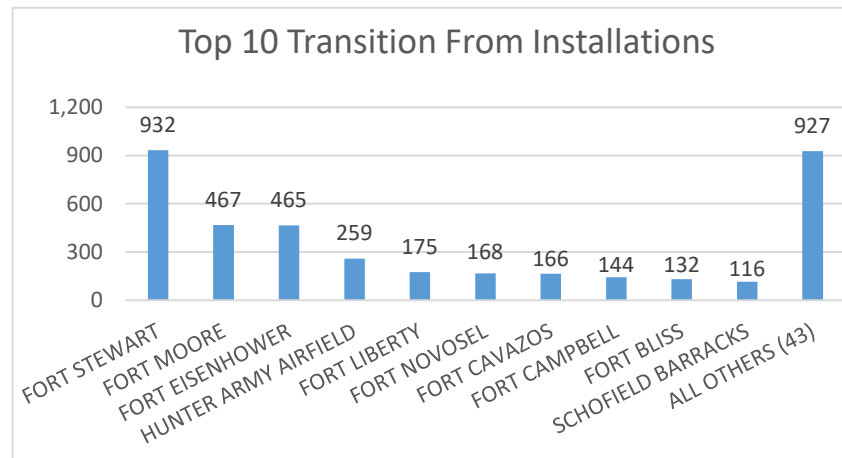

Georgia

Georgia ranked 3rd in Regular Army (RA) soldier transitions. 7% (3,951) of the RA population for FY23 transitioned to Georgia.

Top 5 MSAs* in GA	FY23 Transitioned Soldiers
Atlanta	983
**Augusta	662
**Hinesville	612
**Savannah	554
**Columbus	432

GA FY23 RA Transitions

- **59,535** (left the Army)
- **3,297** (Joined in GA)
- **1,224** (returned to GA; **about 63% loss**)
- **2,727** (outsiders moved to GA)
- ❖ **3,951** to GA

*MSA stands for Metropolitan Statistical Area. A MSA is a predetermined land area that contains a population center with at least 50,000 people residing within its borders (Census Bureau). Some MSAs split states however the numbers only reflect those that transitioned to GA. **ALL** numbers are those with Honorable/general service.