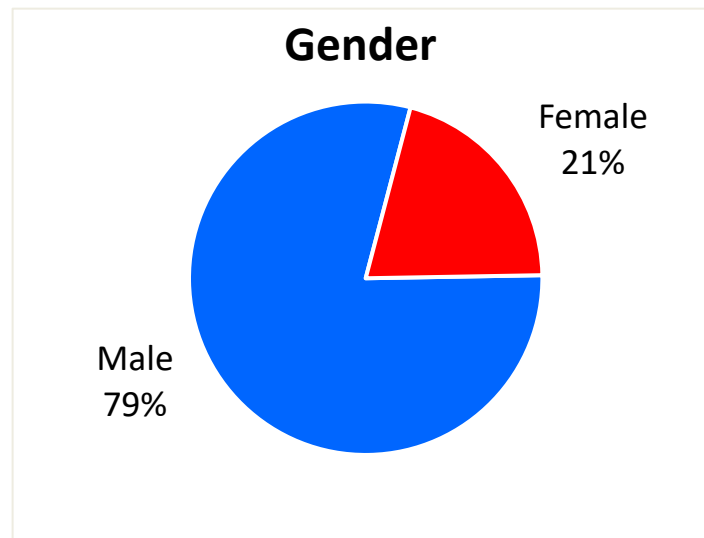

Georgia

Demographics of the 3,951 RA soldiers that transitioned to Georgia in FY23.

*Note: AI/AN= American Indian/Alaska Native; AAPI= Asian American Pacific Islander; Other= blank, other and unknown