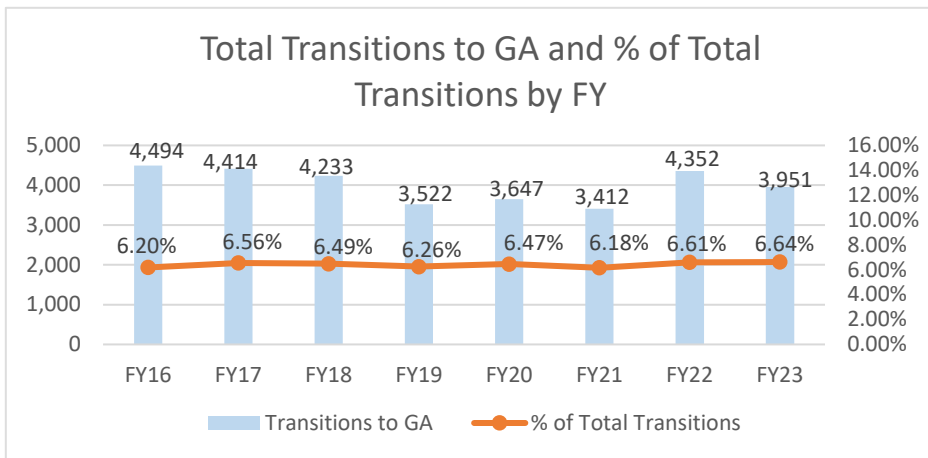

Georgia

Georgia ranked 3rd in Regular Army (RA) soldier transitions. 7% (3,951) of the RA population for FY23 transitioned to Georgia.

Top 5 MSAs* in GA	FY23 Transitioned Soldiers
Atlanta	983
**Augusta	662
**Hinesville	612
**Savannah	554
**Columbus	432

GA FY23 RA Transitions

- **59,535** (left the Army)
- **3,297** (Joined in GA)
- **1,224** (returned to GA; **about 63% loss**)
- **2,727** (outsiders moved to GA)
- ❖ **3,951** to GA

*MSA stands for Metropolitan Statistical Area. A MSA is a predetermined land area that contains a population center with at least 50,000 people residing within its borders (Census Bureau). Some MSAs split states however the numbers only reflect those that transitioned to GA. **ALL** numbers are those with Honorable/general service.