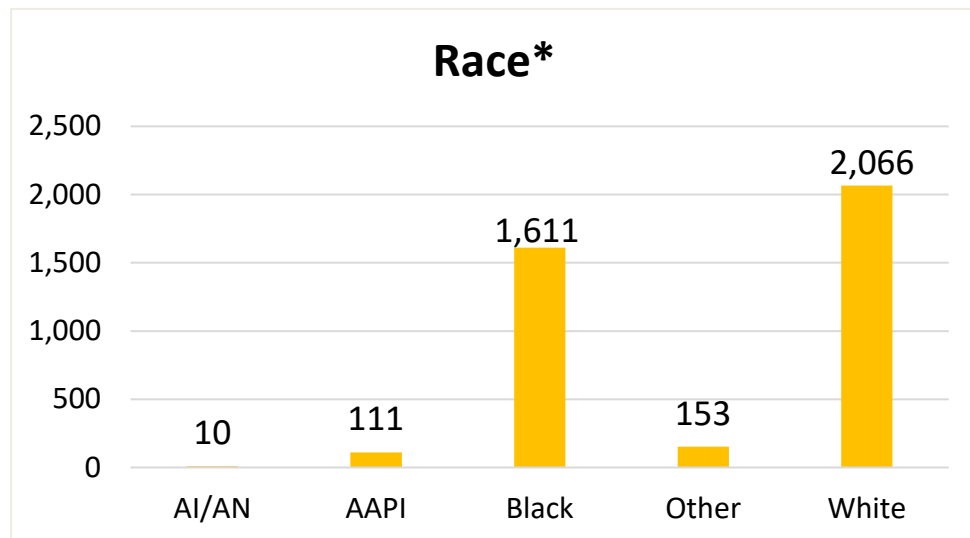

Georgia

Georgia ranked 3rd in Regular Army (RA) soldier transitions. 7% (3,951) of the RA population for FY23 transitioned to Georgia.

Top 5 MSAs* in GA	FY23 Transitioned Soldiers
Atlanta	983
**Augusta	662
**Hinesville	612
**Savannah	554
**Columbus	432

GA FY23 RA Transitions

- **59,535** (left the Army)
- **3,297** (Joined in GA)
- **1,224** (returned to GA; **about 63% loss**)
- **2,727** (outsiders moved to GA)
- ❖ **3,951** to GA

*MSA stands for Metropolitan Statistical Area. A MSA is a predetermined land area that contains a population center with at least 50,000 people residing within its borders (Census Bureau). Some MSAs split states however the numbers only reflect those that transitioned to GA. **ALL** numbers are those with Honorable/general service.

** represents an installation within the borders of that MSA.

Georgia

Demographics of the 3,951 RA soldiers that transitioned to Georgia in FY23.

*Note: AI/AN= American Indian/Alaska Native; AAPI= Asian American Pacific Islander; Other= blank, other and unknown